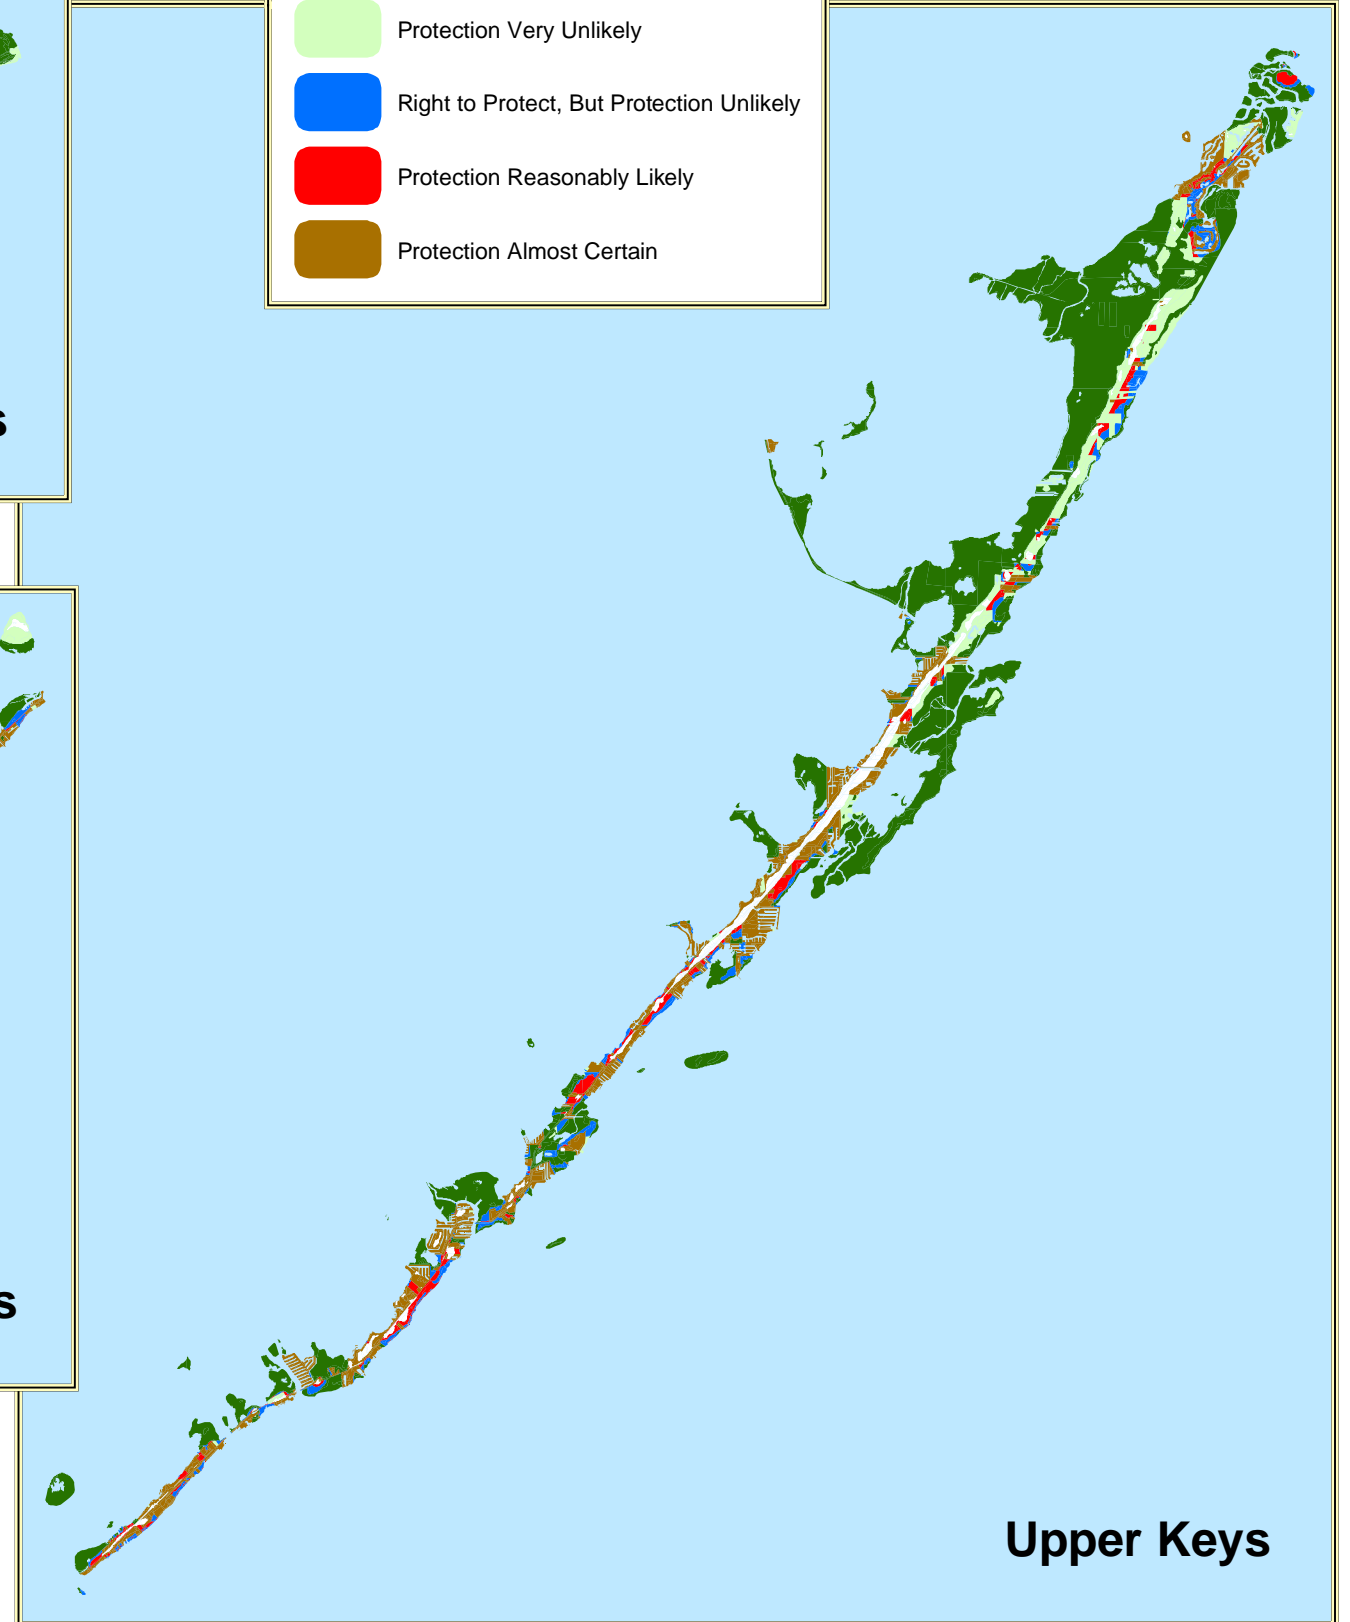

Lower Keys

Middle Keys

Upper Keys

Prepared by the
South Florida Regional
Planning Council
04/30/04
www.sfrpc.com

Sources: FDEP, FMRI, SFWMD, Monroe County, SFRPC.
Note: For planning purposes only. All distances are approximate.