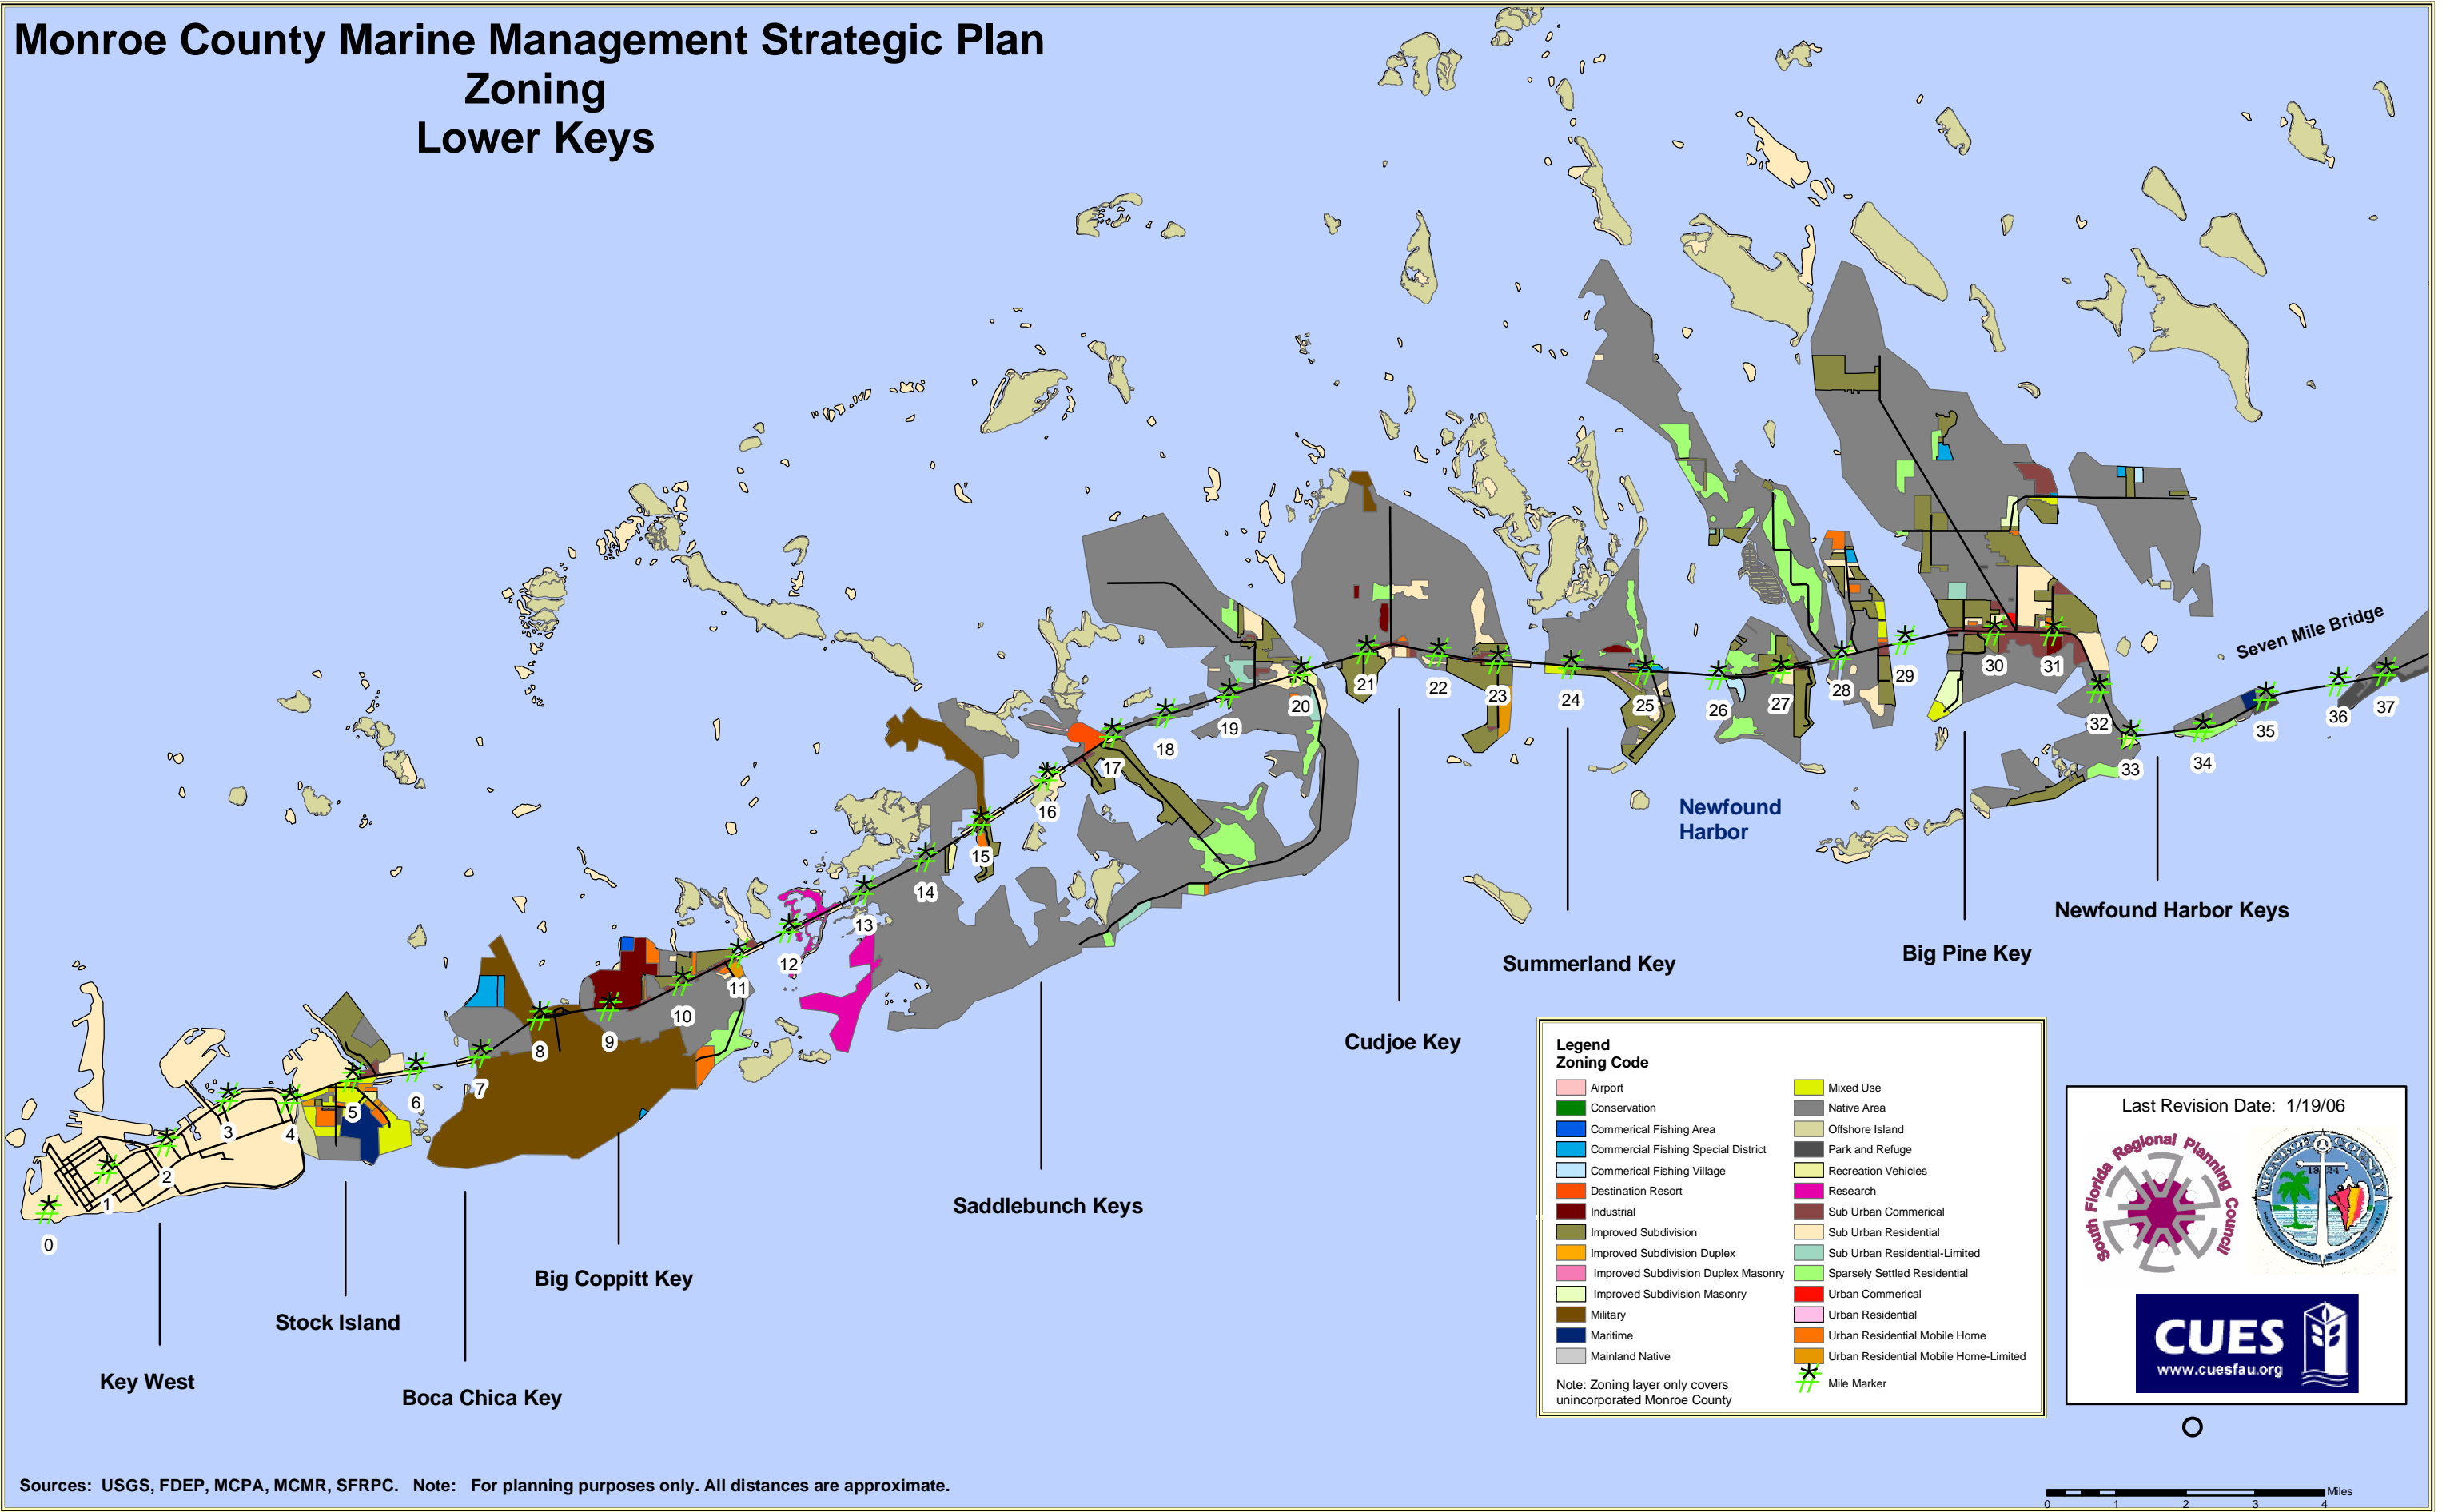

Monroe County Marine Management Strategic Plan

Zoning

Lower Keys

Legend
Zoning Code

Airport	Mixed Use
Conservation	Native Area
Commercial Fishing Area	Offshore Island
Commercial Fishing Special District	Park and Refuge
Commercial Fishing Village	Recreation Vehicles
Destination Resort	Research
Industrial	Sub Urban Commercial
Improved Subdivision	Sub Urban Residential
Improved Subdivision Duplex	Sub Urban Residential-Limited
Improved Subdivision Duplex Masonry	Sparsely Settled Residential
Improved Subdivision Masonry	Urban Commercial
Military	Urban Residential
Maritime	Urban Residential Mobile Home
Mainland Native	Urban Residential Mobile Home-Limited
	Mile Marker

Note: Zoning layer only covers unincorporated Monroe County

Last Revision Date: 1/19/06

Sources: USGS, FDEP, MCPA, MCMR, SFRPC. Note: For planning purposes only. All distances are approximate.