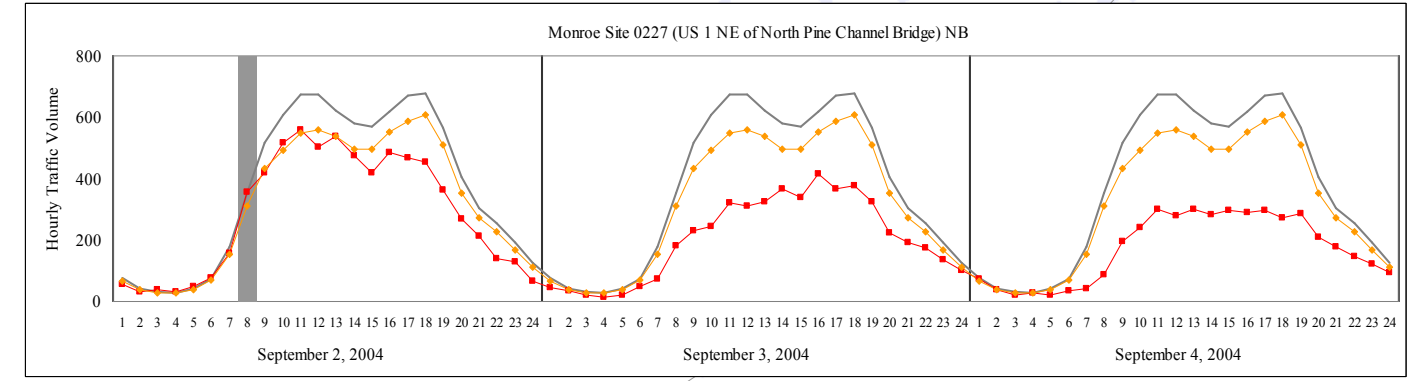

HURRICANE FRANCES EVACUATION TRAFFIC PATTERN

[NB] Northbound [SB] Southbound

- Visitor Evacuation
- 2004 Hourly Average
- Evacuation Traffic
- ◆ 2-month Average