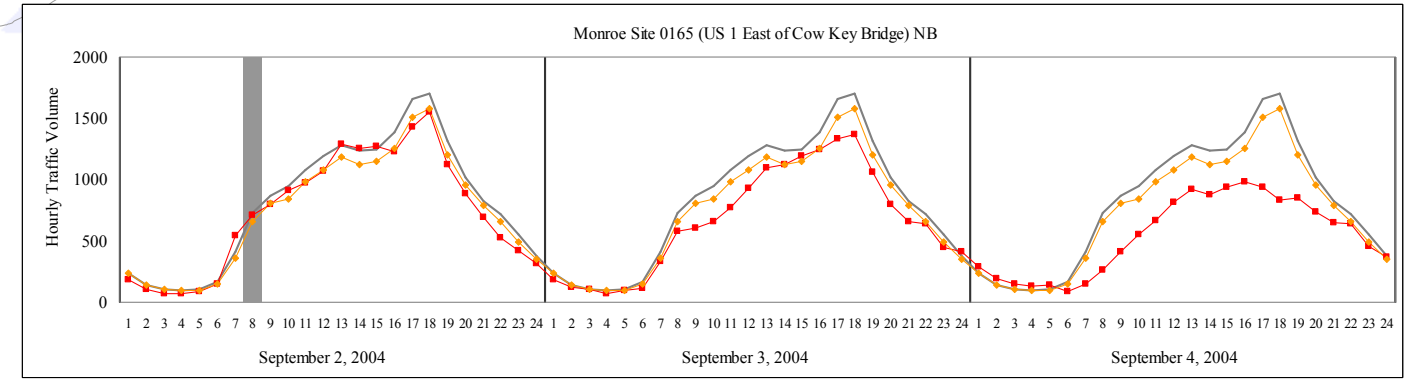

HURRICANE FRANCES EVACUATION TRAFFIC PATTERN

[NB] Northbound [SB] Southbound

- Visitor Evacuation
- 2004 Hourly Average
- Evacuation Traffic
- ◆ 2-month Average