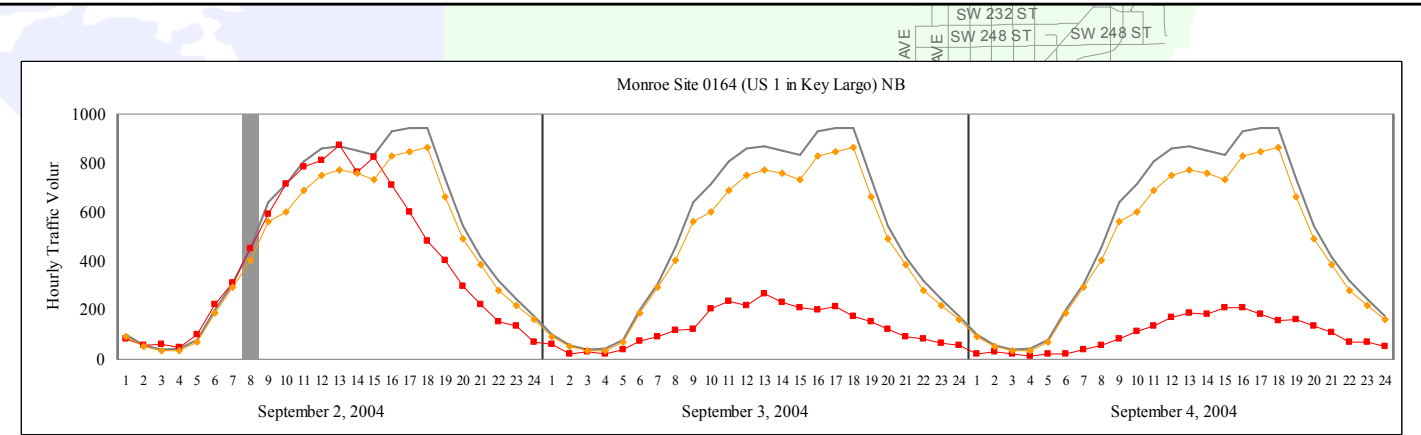

HURRICANE FRANCES EVACUATION TRAFFIC PATTERN

[NB] Northbound [SB] Southbound

- Visitor Evacuation
- 2004 Hourly Average
- Evacuation Traffic
- ◆ 2-month Average