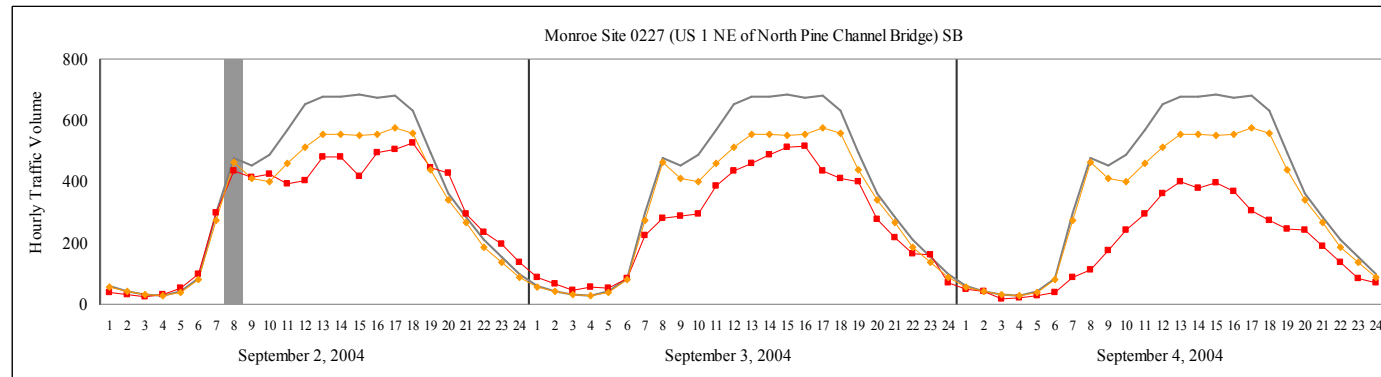

HURRICANE FRANCES EVACUATION TRAFFIC PATTERN

[NB] Northbound [SB] Southbound

- Visitor Evacuation
- 2004 Hourly Average
- Evacuation Traffic
- ◆ 2-month Average