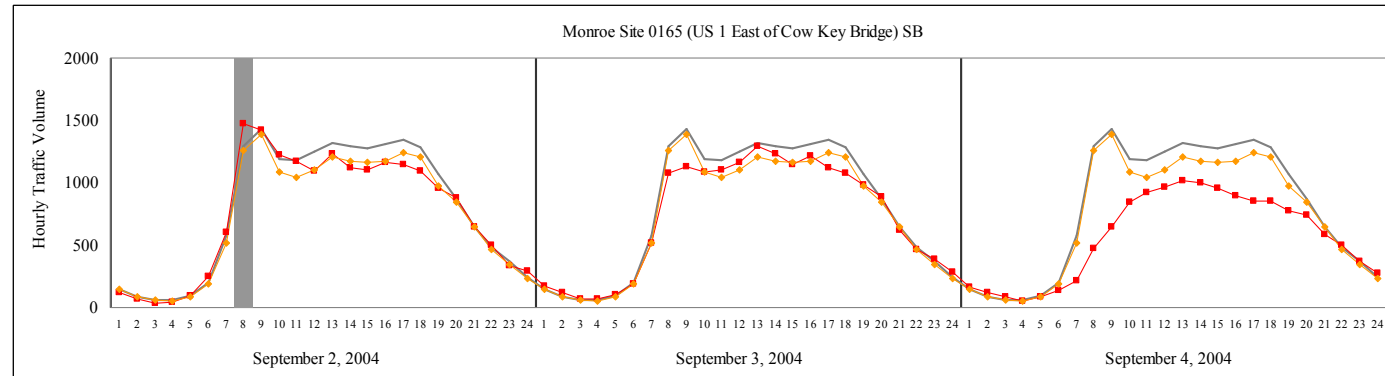

HURRICANE FRANCES EVACUATION TRAFFIC PATTERN

[NB] Northbound [SB] Southbound

- Visitor Evacuation
- 2004 Hourly Average
- Evacuation Traffic
- ◆ 2-month Average