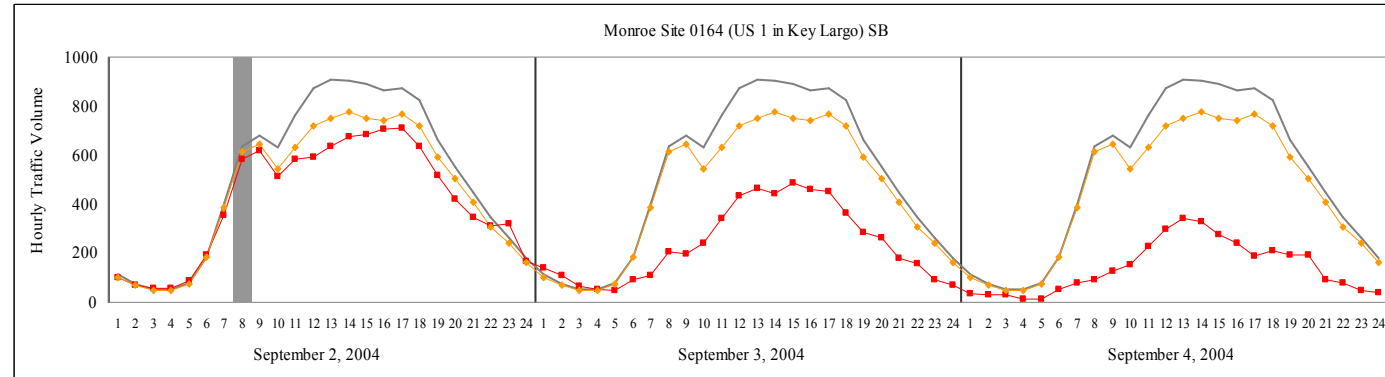

HURRICANE FRANCES EVACUATION TRAFFIC PATTERN

[NB] Northbound [SB] Southbound

- Visitor Evacuation
- 2004 Hourly Average
- Evacuation Traffic
- ◆ 2-month Average