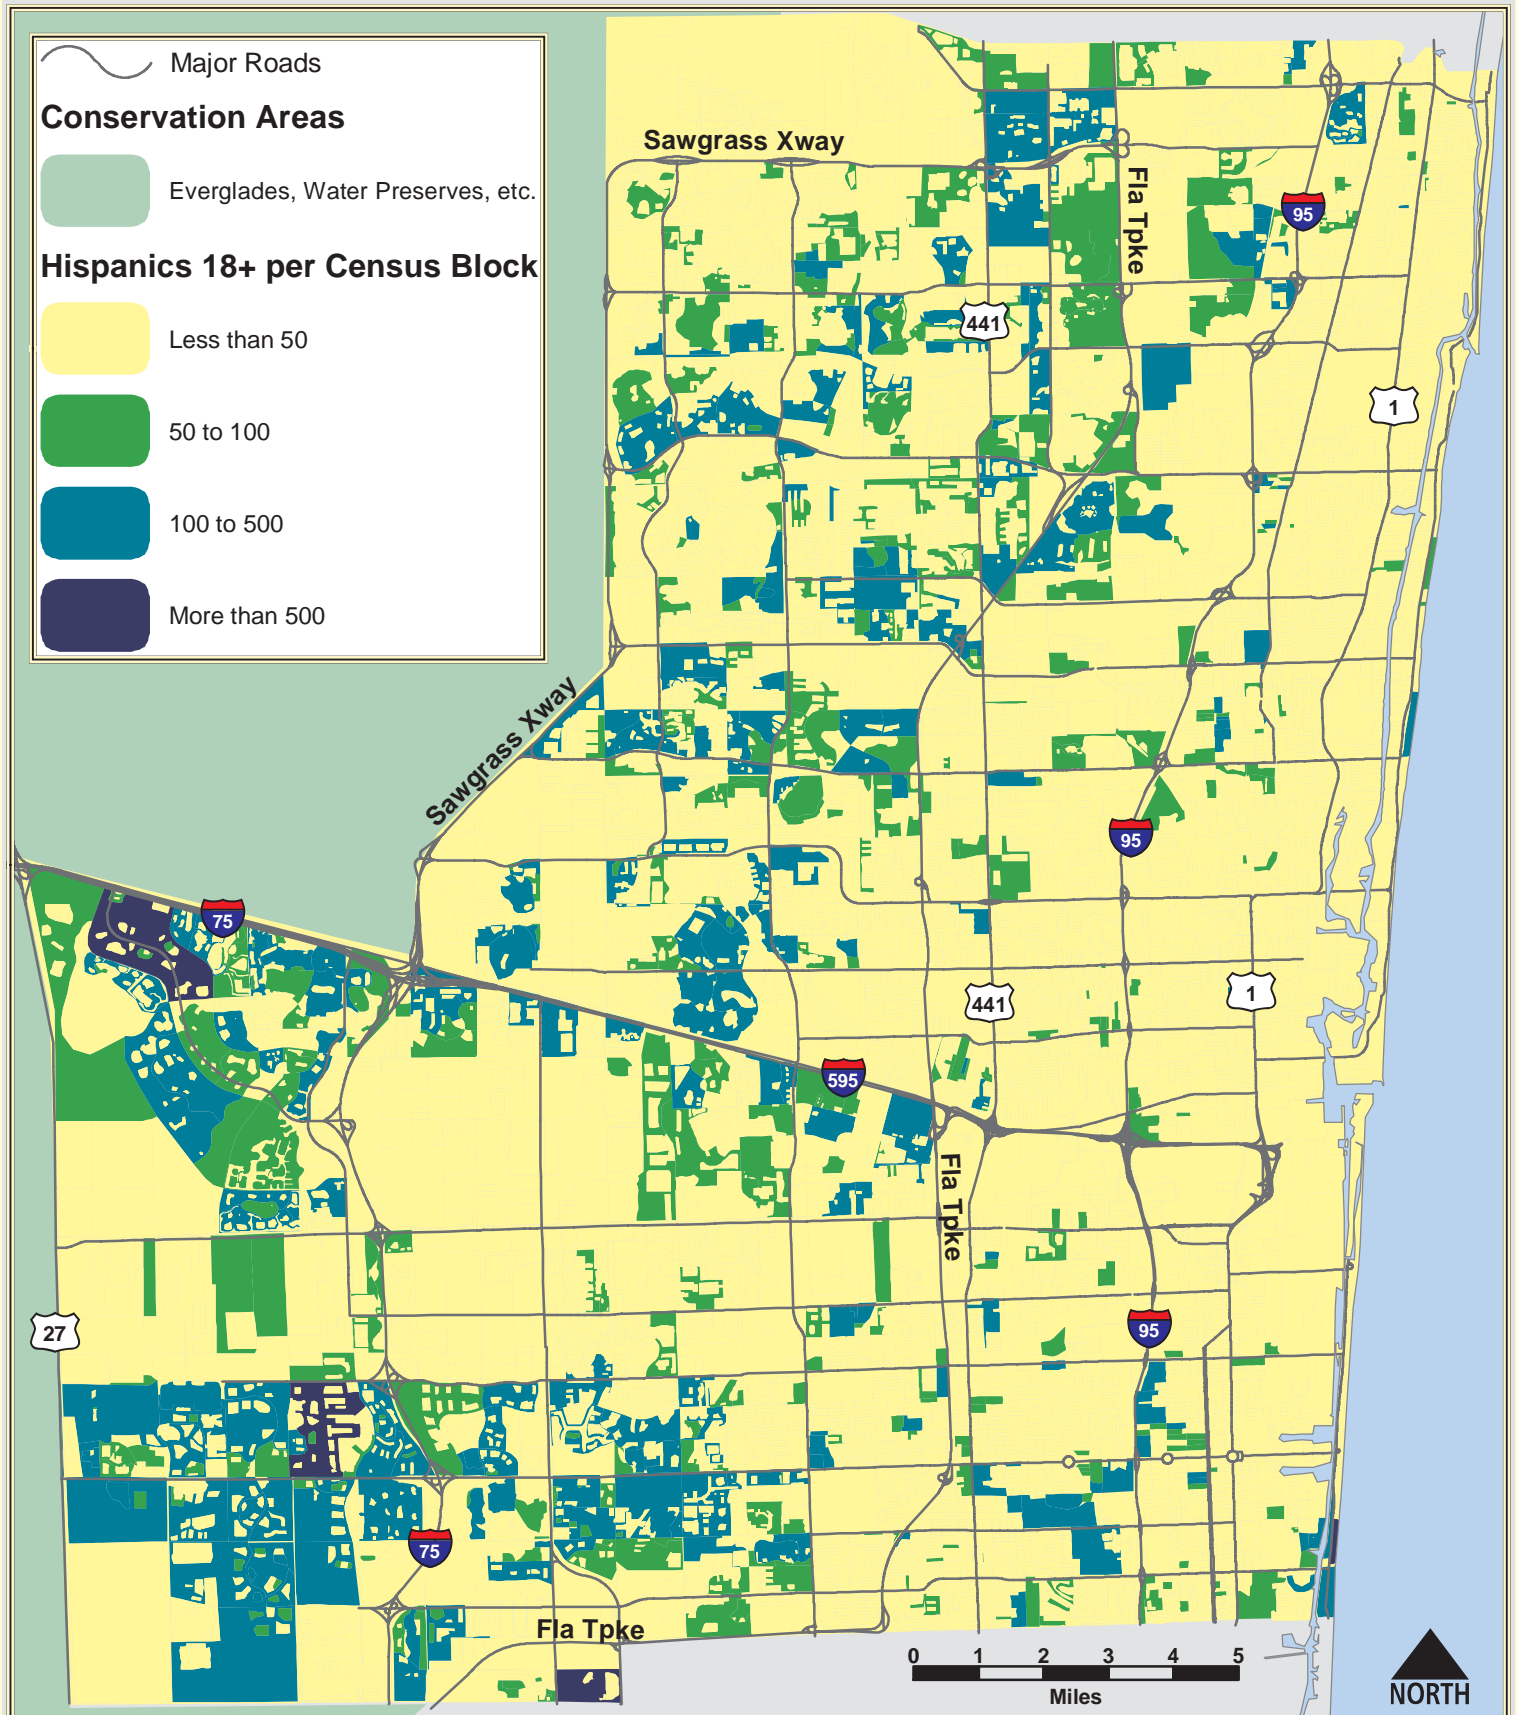

Concentration of Hispanics 18 and Over in Broward County

Prepared for the League of Hispanic Voters

Sources: 2000 U.S. Census, Broward County, SFRPC (Broward Hispanic Voters - 06/12/03).
Note: For planning purposes only. All distances are approximate.