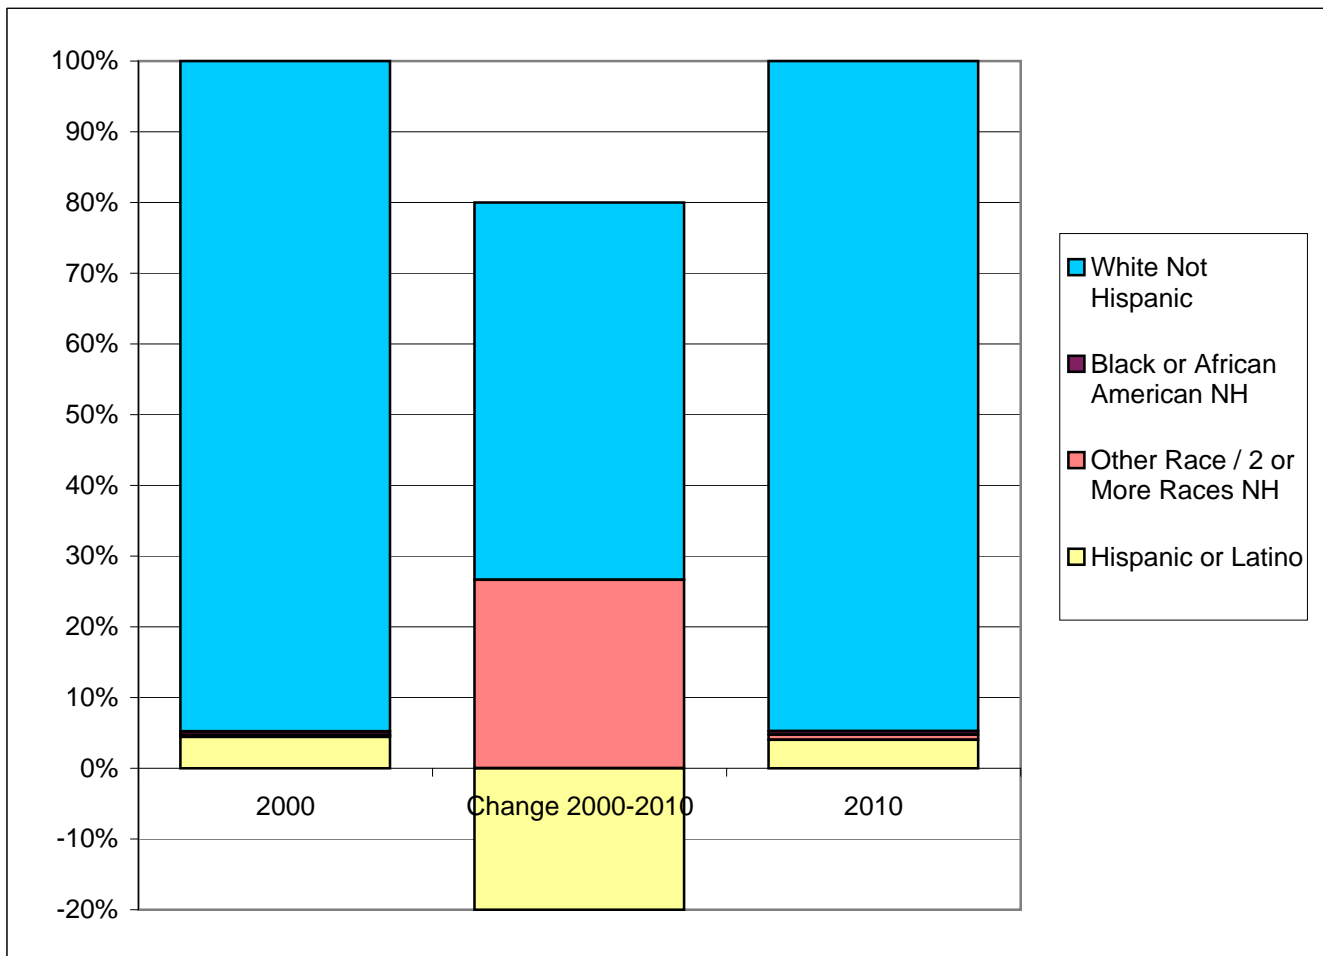

Key Colony Beach city
Race / Ethnic Composition of the Population
2000 and 2010

Ethnicity / Race	2000 *		2010 **		Change 2000-2010	
	Absolute	%	Absolute	%	Absolute	%
Not Hispanic or Latino	753	95.6%	765	96.0%	12	1.6%
White	747	94.8%	755	94.7%	8	1.1%
Black, African American	4	0.5%	4	0.5%	0	0.0%
Other Race	0	0.0%	3	0.4%	3	0.0%
Two or More Races	2	0.3%	3	0.4%	1	50.0%
Hispanic or Latino	35	4.4%	32	4.0%	-3	-8.6%
White	34	4.3%	31	3.9%	-3	-8.8%
Black, African American	0	0.0%	0	0.0%	0	0.0%
Other Race	0	0.0%	0	0.0%	0	0.0%
Two or More Races	1	0.1%	1	0.1%	0	0.0%
Total	788	100.0%	797	100.0%	9	1.1%
White	781	99.1%	786	98.6%	5	0.6%
Black, African American	4	0.5%	4	0.5%	0	0.0%
Other Race	0	0.0%	3	0.4%	3	0.0%
Two or More Races	3	0.4%	4	0.5%	1	33.3%

* 2000 totals reflect the 2000 Census PL 94-171 data as released, prior to any adjustments.

** 2010 totals reflect jurisdictional boundaries as of January 1, 2010, which may be different from the boundaries of the same jurisdiction at the time of the 2000 Census.

Key Colony Beach city
Race / Ethnic Composition of the Population - 18 Years and Older
2000 and 2010

Ethnicity / Race	2000 *		2010 **		Change 2000-2010	
	Absolute	%	Absolute	%	Absolute	%
Not Hispanic or Latino	696	95.6%	719	96.6%	23	3.3%
White	691	94.9%	711	95.6%	20	2.9%
Black, African American	3	0.4%	3	0.4%	0	0.0%
Other Race	0	0.0%	3	0.4%	3	0.0%
Two or More Races	2	0.3%	2	0.3%	0	0.0%
Hispanic or Latino	32	4.4%	25	3.4%	-7	-21.9%
White	31	4.3%	24	3.2%	-7	-22.6%
Black, African American	0	0.0%	0	0.0%	0	0.0%
Other Race	0	0.0%	0	0.0%	0	0.0%
Two or More Races	1	0.1%	1	0.1%	0	0.0%
Total	728	100.0%	744	100.0%	16	2.2%
White	722	99.2%	735	98.8%	13	1.8%
Black, African American	3	0.4%	3	0.4%	0	0.0%
Other Race	0	0.0%	3	0.4%	3	0.0%
Two or More Races	3	0.4%	3	0.4%	0	0.0%