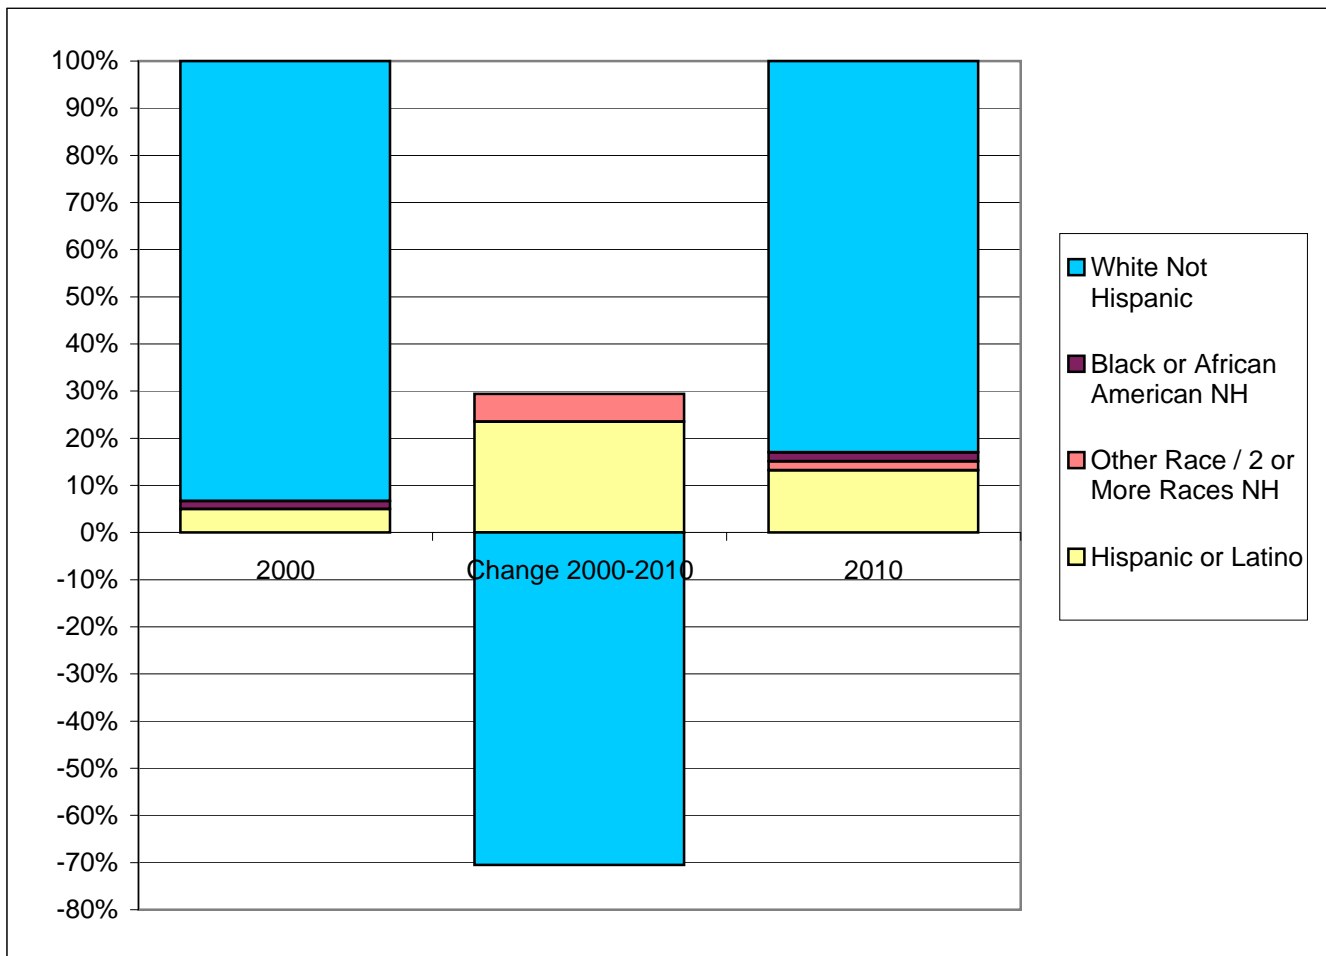

Key Colony Beach city
Race / Ethnic Composition of the Population - Under 18 Years
2000 and 2010

Ethnicity / Race	2000 *		2010 **		Change 2000-2010	
	Absolute	%	Absolute	%	Absolute	%
Not Hispanic or Latino	57	95.0%	46	86.8%	-11	-19.3%
White	56	93.3%	44	83.0%	-12	-21.4%
Black, African American	1	1.7%	1	1.9%	0	0.0%
Other Race	0	0.0%	0	0.0%	0	0.0%
Two or More Races	0	0.0%	1	1.9%	1	0.0%
Hispanic or Latino	3	5.0%	7	13.2%	4	133.3%
White	3	5.0%	7	13.2%	4	133.3%
Black, African American	0	0.0%	0	0.0%	0	0.0%
Other Race	0	0.0%	0	0.0%	0	0.0%
Two or More Races	0	0.0%	0	0.0%	0	0.0%
Total	60	100.0%	53	100.0%	-7	-11.7%
White	59	98.3%	51	96.2%	-8	-13.6%
Black, African American	1	1.7%	1	1.9%	0	0.0%
Other Race	0	0.0%	0	0.0%	0	0.0%
Two or More Races	0	0.0%	1	1.9%	1	0.0%

* 2000 totals reflect the 2000 Census PL 94-171 data as released, prior to any adjustments.

** 2010 totals reflect jurisdictional boundaries as of January 1, 2010, which may be different from the boundaries of the same jurisdiction at the time of the 2000 Census.