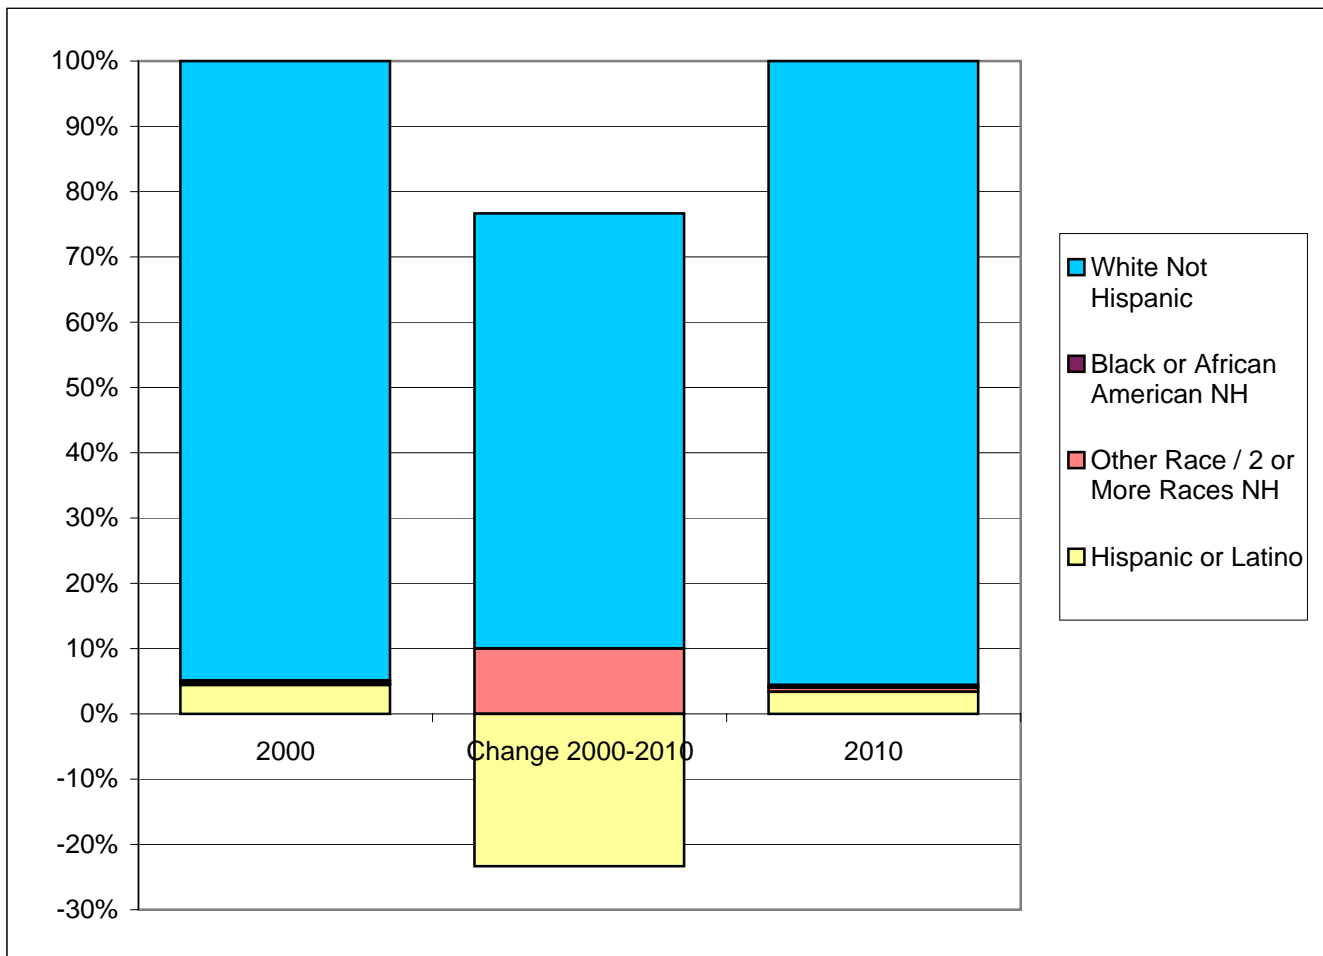

Key Colony Beach city
Race / Ethnic Composition of the Population
2000 and 2010

Ethnicity / Race	2000 *		2010 **		Change 2000-2010	
	Absolute	%	Absolute	%	Absolute	%
Not Hispanic or Latino	753	95.6%	765	96.0%	12	1.6%
White	747	94.8%	755	94.7%	8	1.1%
Black, African American	4	0.5%	4	0.5%	0	0.0%
Other Race	0	0.0%	3	0.4%	3	0.0%
Two or More Races	2	0.3%	3	0.4%	1	50.0%
Hispanic or Latino	35	4.4%	32	4.0%	-3	-8.6%
White	34	4.3%	31	3.9%	-3	-8.8%
Black, African American	0	0.0%	0	0.0%	0	0.0%
Other Race	0	0.0%	0	0.0%	0	0.0%
Two or More Races	1	0.1%	1	0.1%	0	0.0%
Total	788	100.0%	797	100.0%	9	1.1%
White	781	99.1%	786	98.6%	5	0.6%
Black, African American	4	0.5%	4	0.5%	0	0.0%
Other Race	0	0.0%	3	0.4%	3	0.0%
Two or More Races	3	0.4%	4	0.5%	1	33.3%

* 2000 totals reflect the 2000 Census PL 94-171 data as released, prior to any adjustments.

** 2010 totals reflect jurisdictional boundaries as of January 1, 2010, which may be different from the boundaries of the same jurisdiction at the time of the 2000 Census.

Key Colony Beach city
Race / Ethnic Composition of the Population - 18 Years and Older
2000 and 2010

Ethnicity / Race	2000 *		2010 **		Change 2000-2010	
	Absolute	%	Absolute	%	Absolute	%
Not Hispanic or Latino	696	95.6%	719	96.6%	23	3.3%
White	691	94.9%	711	95.6%	20	2.9%
Black, African American	3	0.4%	3	0.4%	0	0.0%
Other Race	0	0.0%	3	0.4%	3	0.0%
Two or More Races	2	0.3%	2	0.3%	0	0.0%
Hispanic or Latino	32	4.4%	25	3.4%	-7	-21.9%
White	31	4.3%	24	3.2%	-7	-22.6%
Black, African American	0	0.0%	0	0.0%	0	0.0%
Other Race	0	0.0%	0	0.0%	0	0.0%
Two or More Races	1	0.1%	1	0.1%	0	0.0%
Total	728	100.0%	744	100.0%	16	2.2%
White	722	99.2%	735	98.8%	13	1.8%
Black, African American	3	0.4%	3	0.4%	0	0.0%
Other Race	0	0.0%	3	0.4%	3	0.0%
Two or More Races	3	0.4%	3	0.4%	0	0.0%