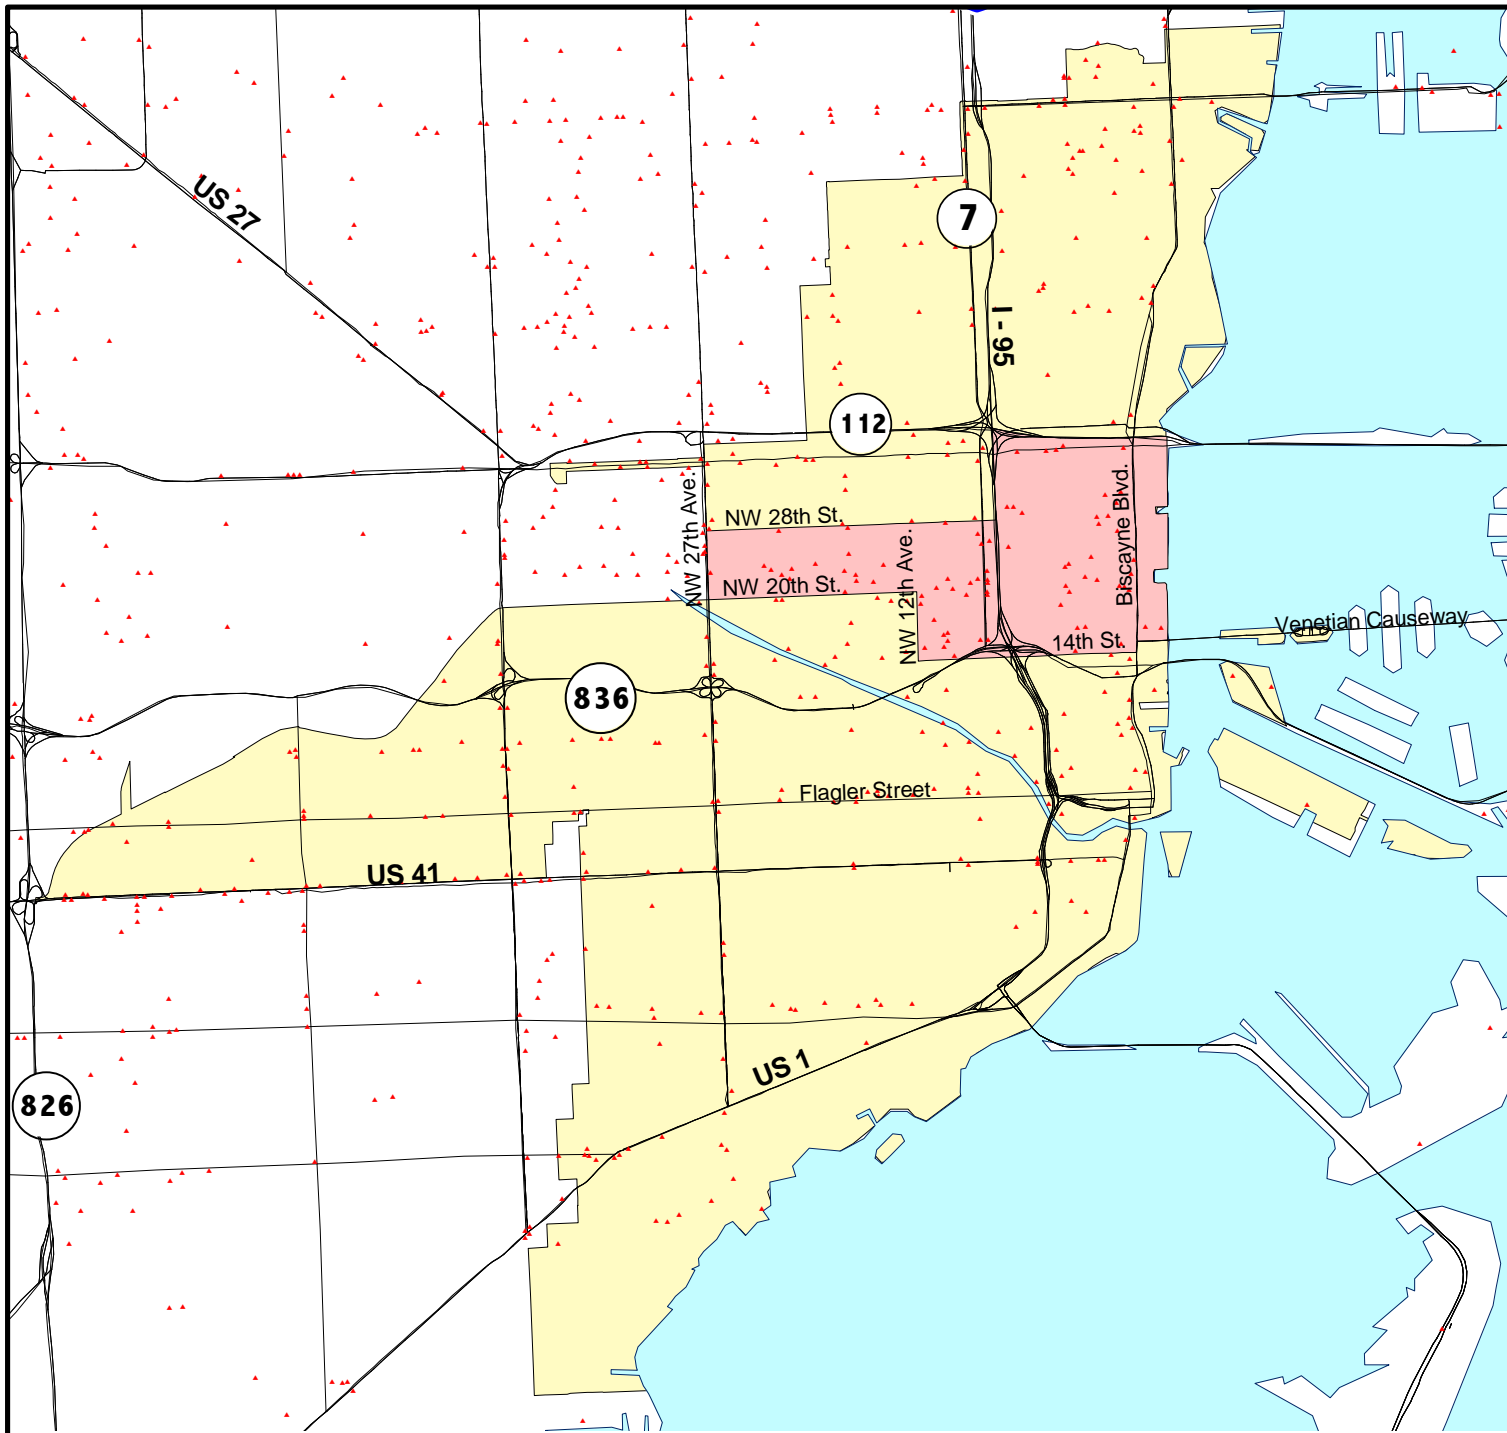

City of Miami Brownfields Area

*as designated by:
Miami-Dade County
Department of Environmental
Resource Protection (DERM)

LEGEND

- ▲ DERM Contaminated Sites
- ▬ Roads
- ▭ DERM Brownfield Area
- ▭ Municipal Boundary
- ▭ MIAMI

Sources: Miami-Dade County DERM, SFWMD