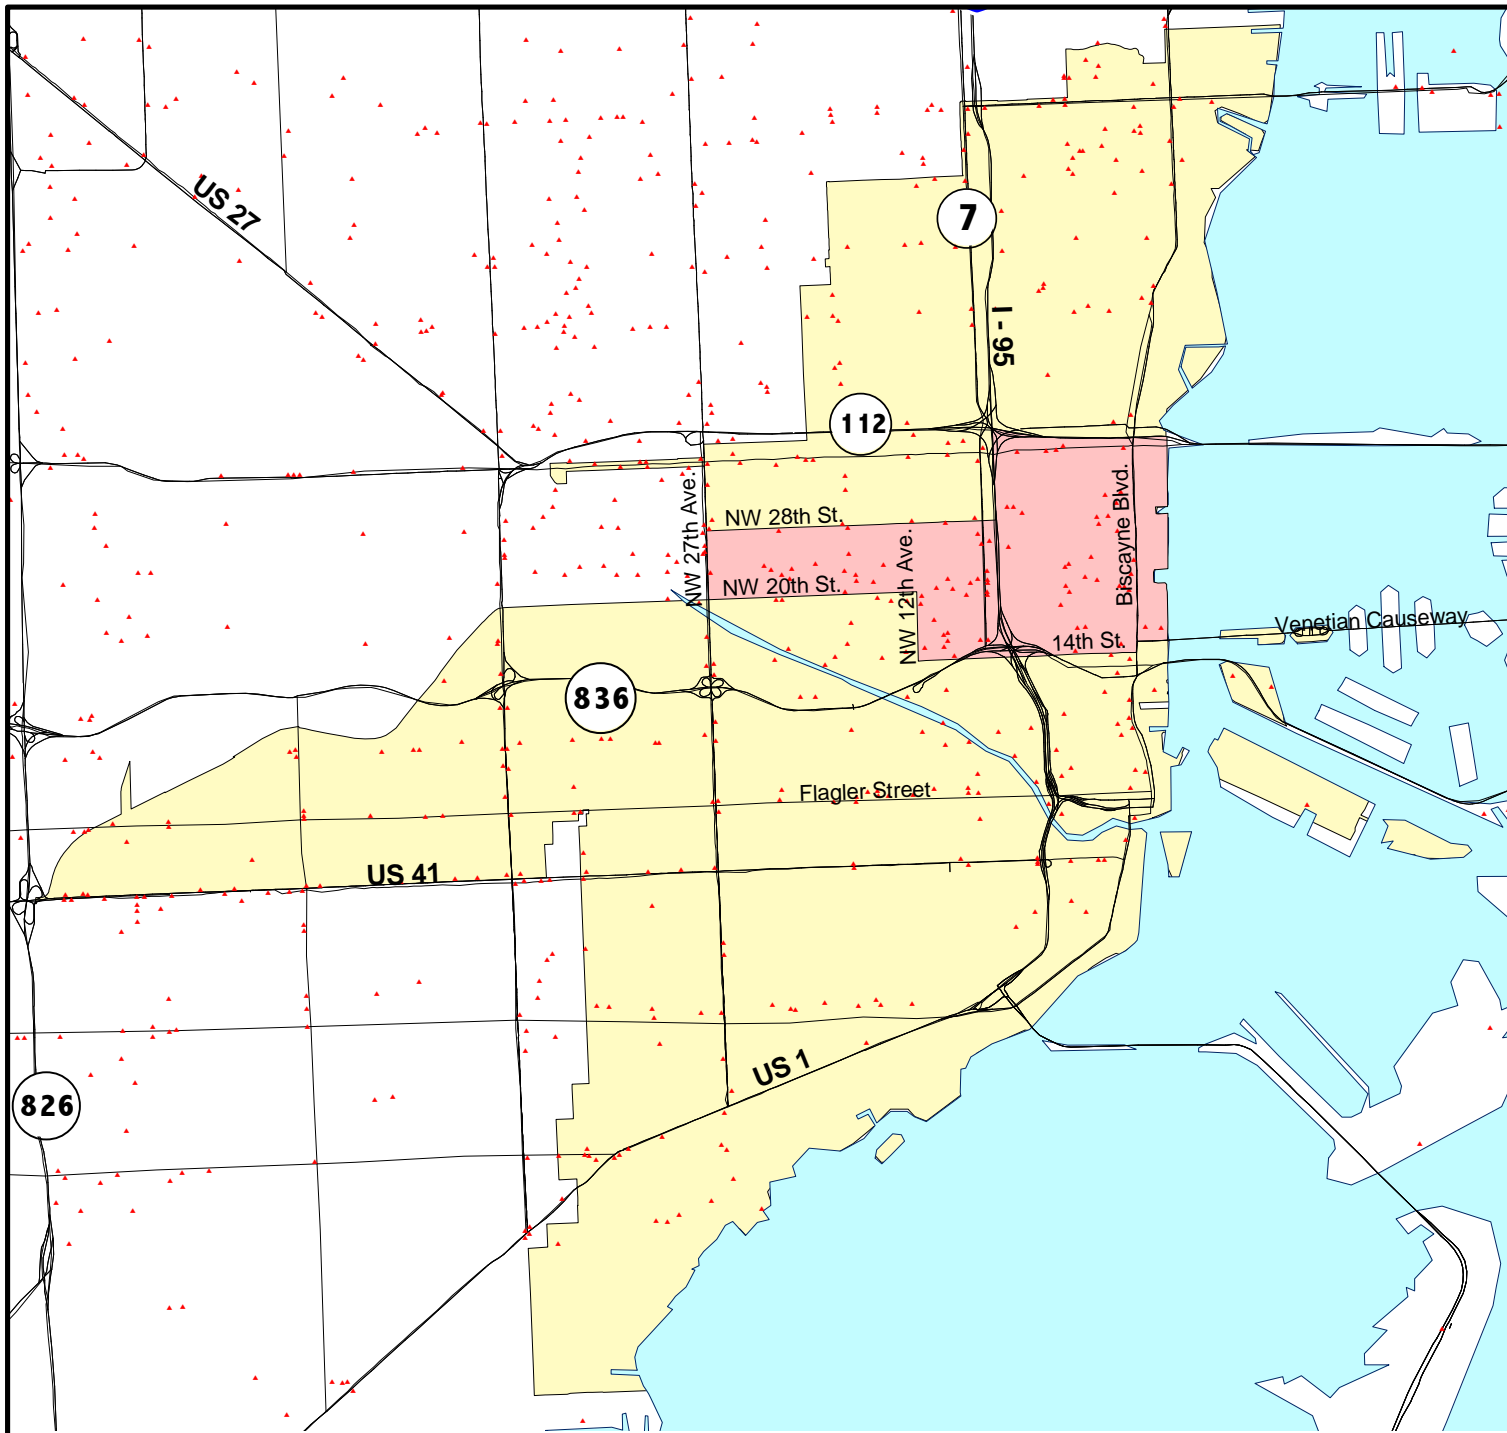

City of Miami Brownfields Area

*as designated by:
Miami-Dade County
Department of Environmental
Resource Protection (DERM)

LEGEND

- DERM Contaminated Sites
- Roads
- DERM Brownfield Area
- Municipal Boundary
- MIAMI

Sources: Miami-Dade County DERM, SFWMD