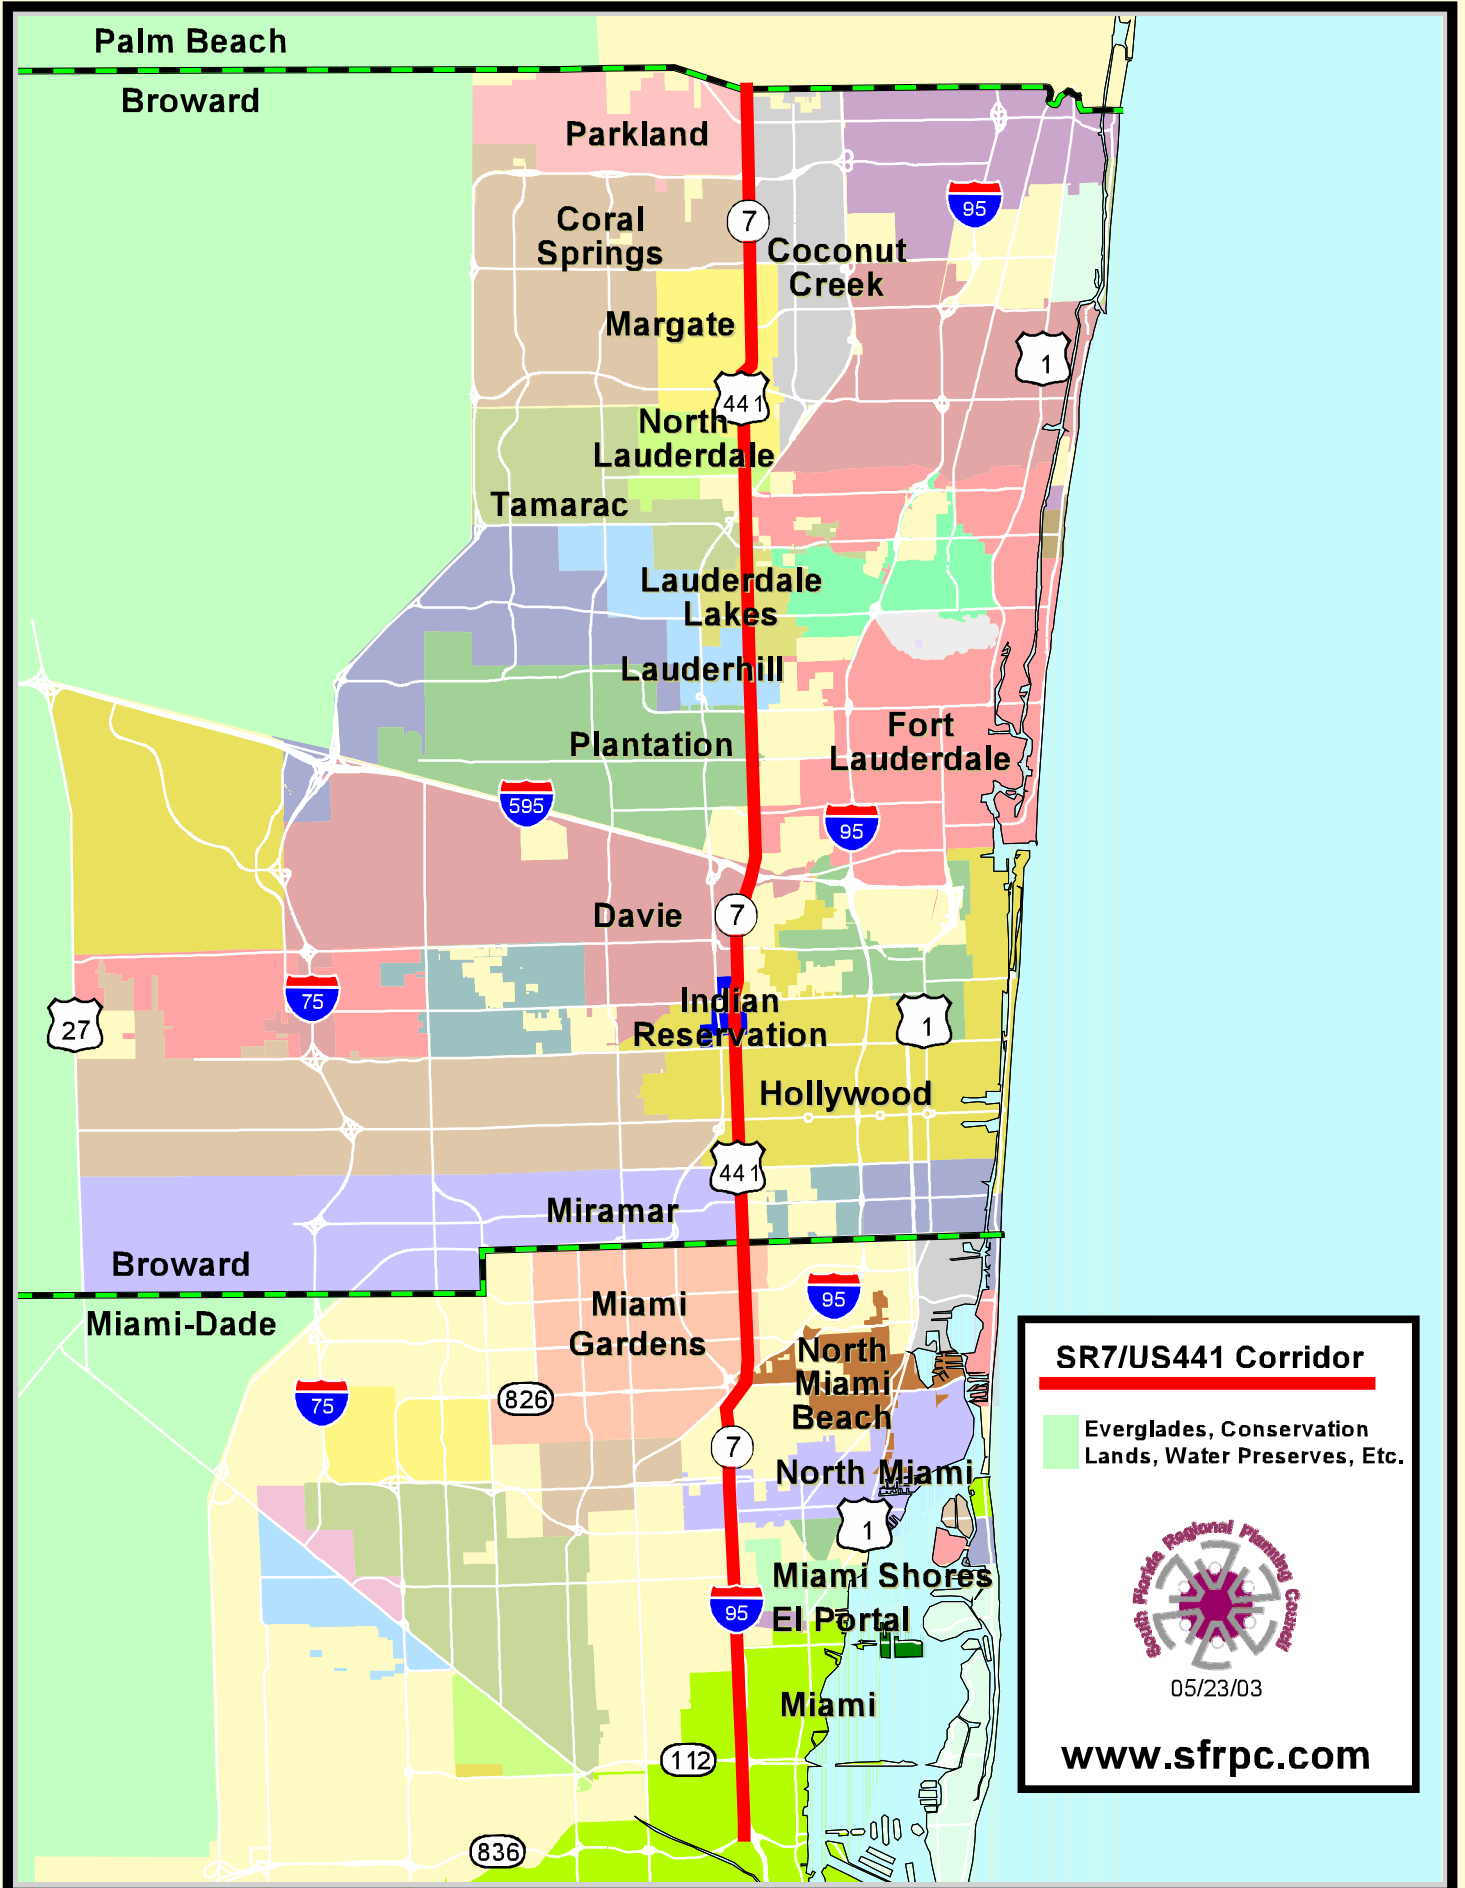

Local Governments in the SR7/US441 Corridor

SR7/US441 Corridor

Everglades, Conservation Lands, Water Preserves, Etc.

05/23/03

www.sfrpc.com

Sources: Fla Legislature, SFWMD, Miami-Dade & Broward Counties, SFRPC. Note: For planning purposes only. All distances are approximate.