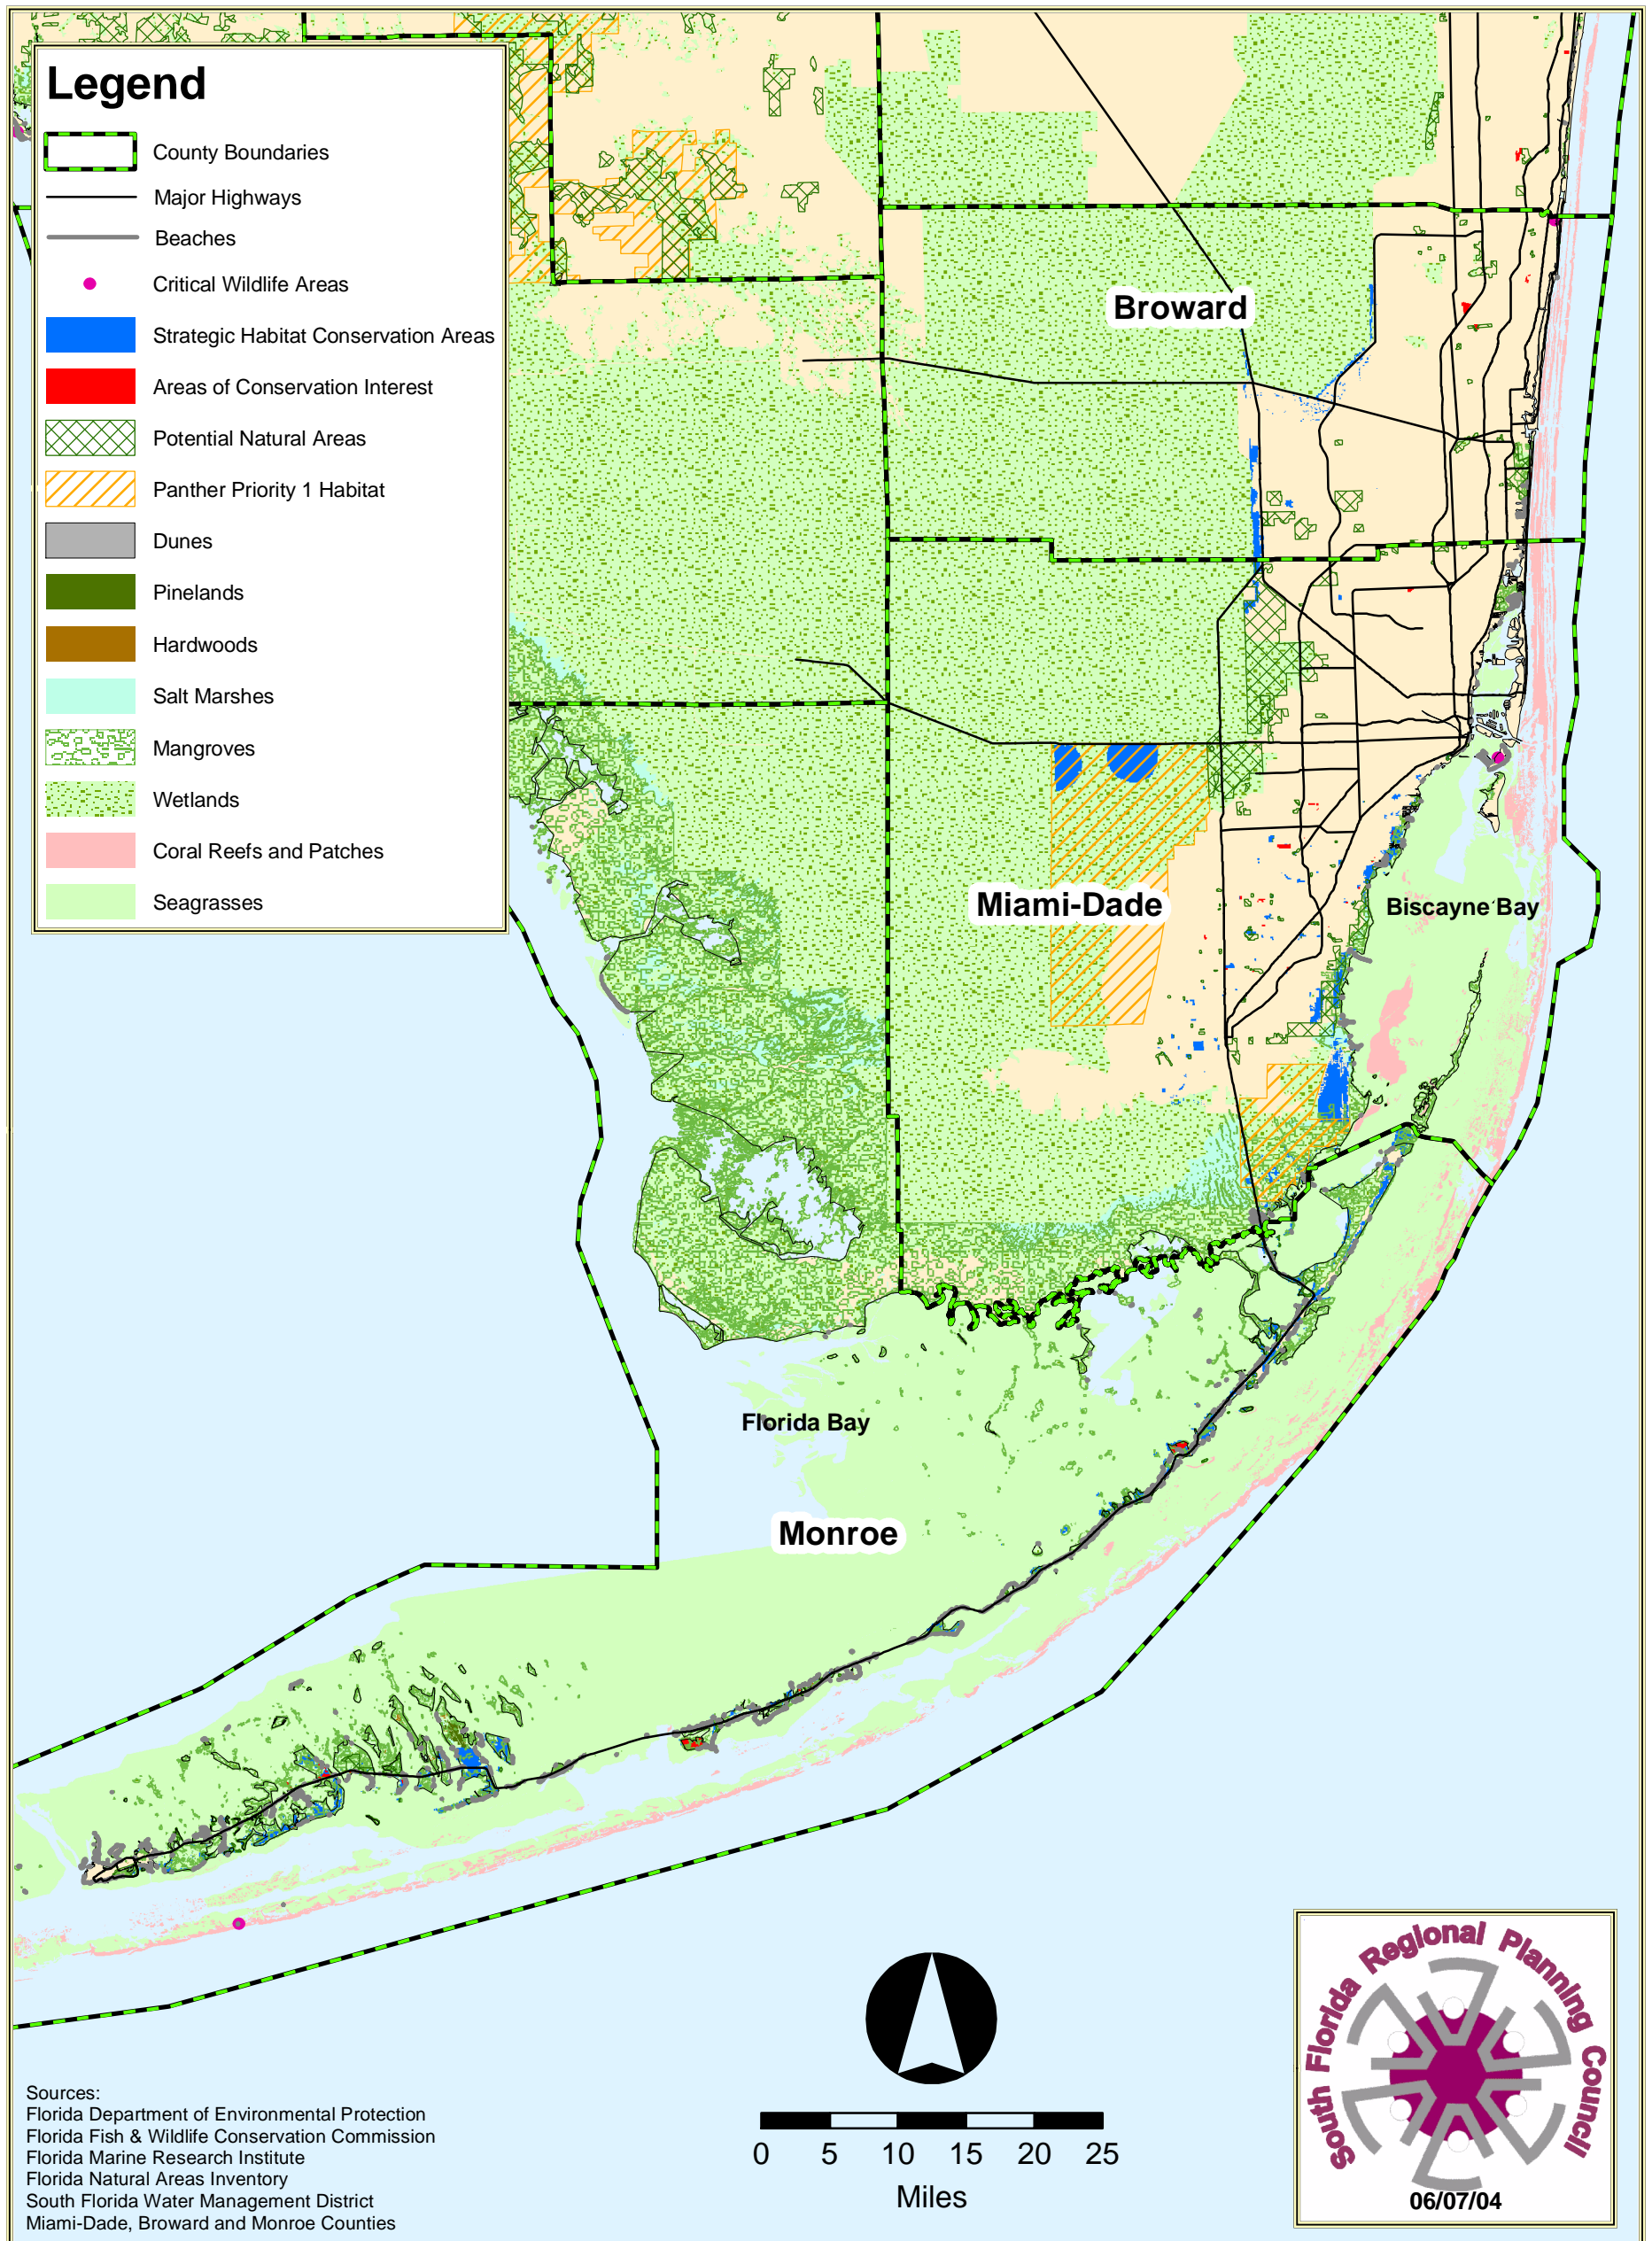

SRPP Natural Resources of Regional Significance

South Florida Regional Planning Council

Map 2 of 2

Notes:
 This map was produced for the sole purpose of depicting the generalized location of Natural Resources of Regional Significance.
 This map should be used for planning purposes only and must be used in concert with the Strategic Regional Policy Plan and associated regional policies for accurate strategic planning efforts.
 Due to scale limitations, users should refer to the SFRPC's GIS data bases which support these maps for more specific information concerning the location and extent of depicted resources.