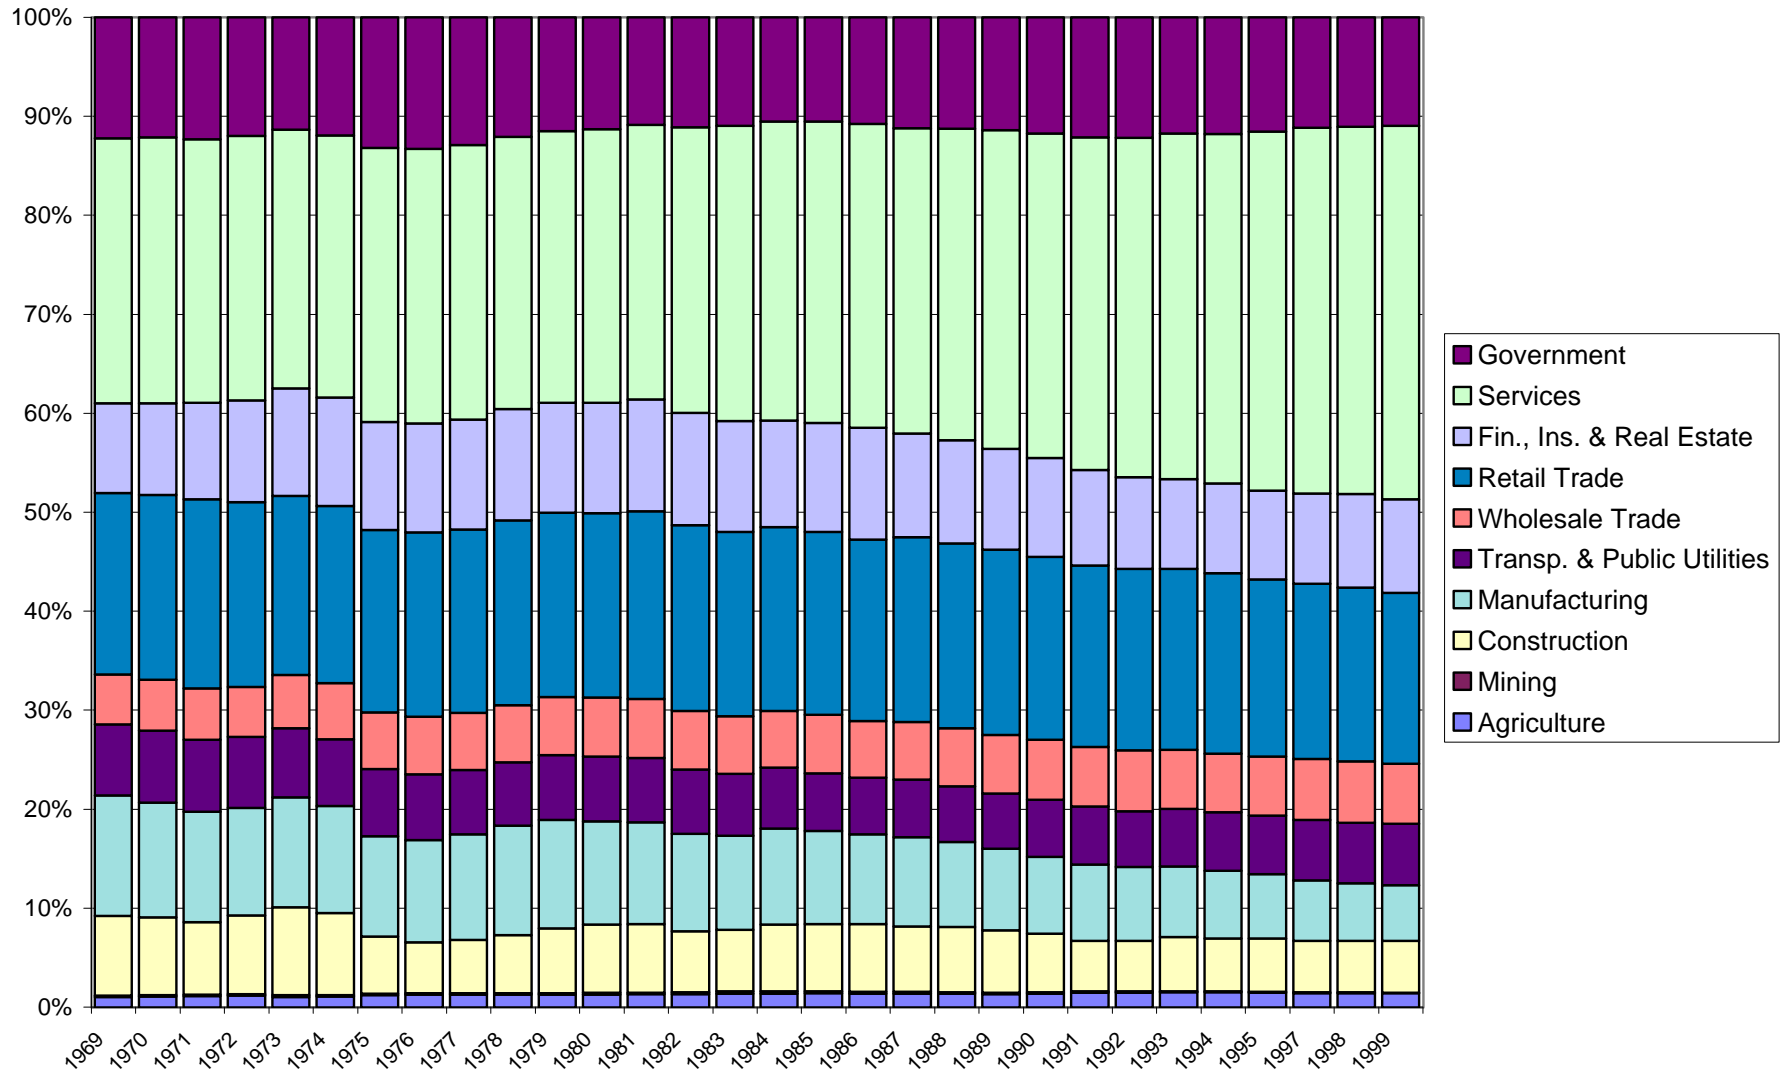

Southeast Florida Non-Farm Employment by Industry, 1969-99

Source: US Department of Commerce, Bureau of Economic Analysis, Regional Economic Information System (May, 2001).
This chart prepared by the South Florida Regional Planning Council.