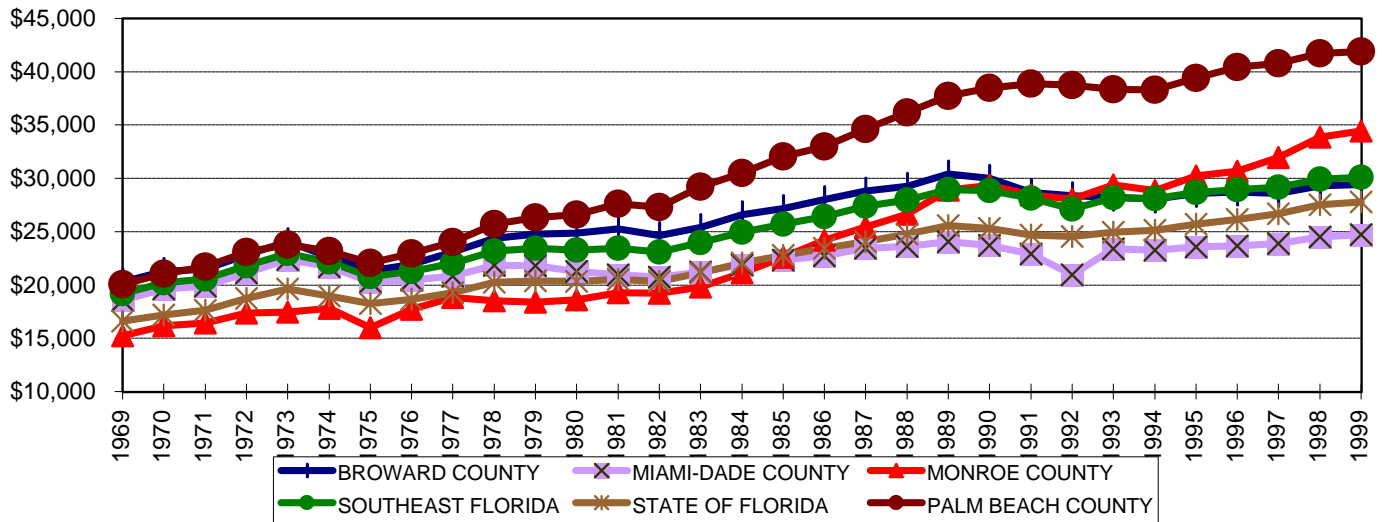

SOUTHEAST FLORIDA AND FLORIDA PER CAPITA INCOMES, 1969-99 (\$ 1999)

SOUTHEAST FLORIDA SOURCES OF PERSONAL INCOME, 1969-99