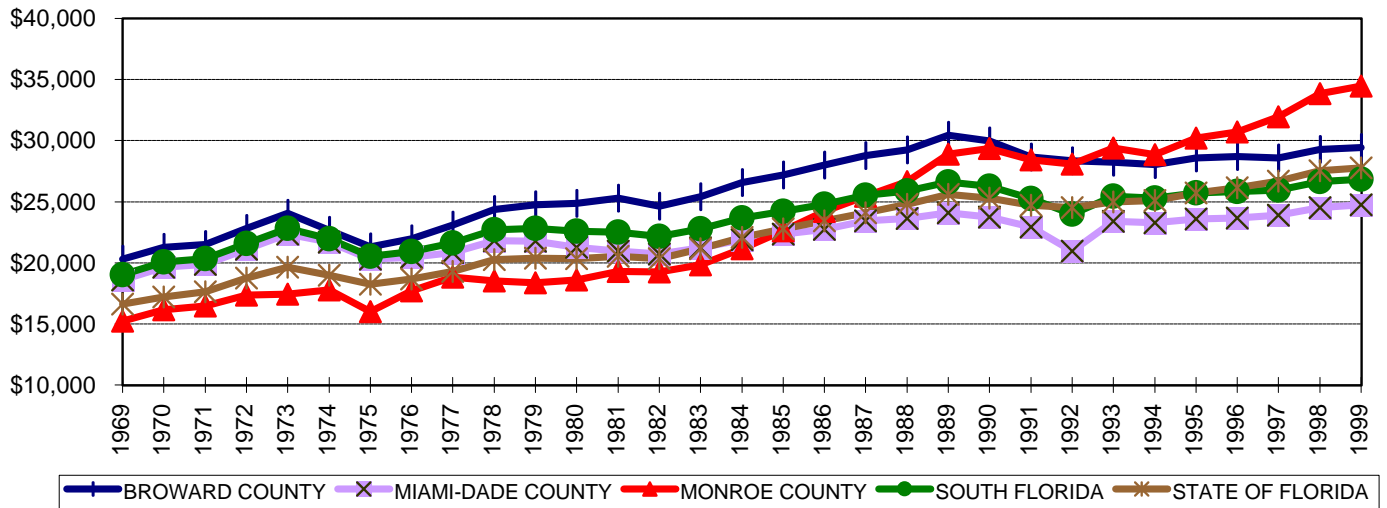

SOUTH FLORIDA AND FLORIDA PER CAPITA INCOMES, 1969-99 (\$ 1999)

SOUTH FLORIDA SOURCES OF PERSONAL INCOME, 1969-99