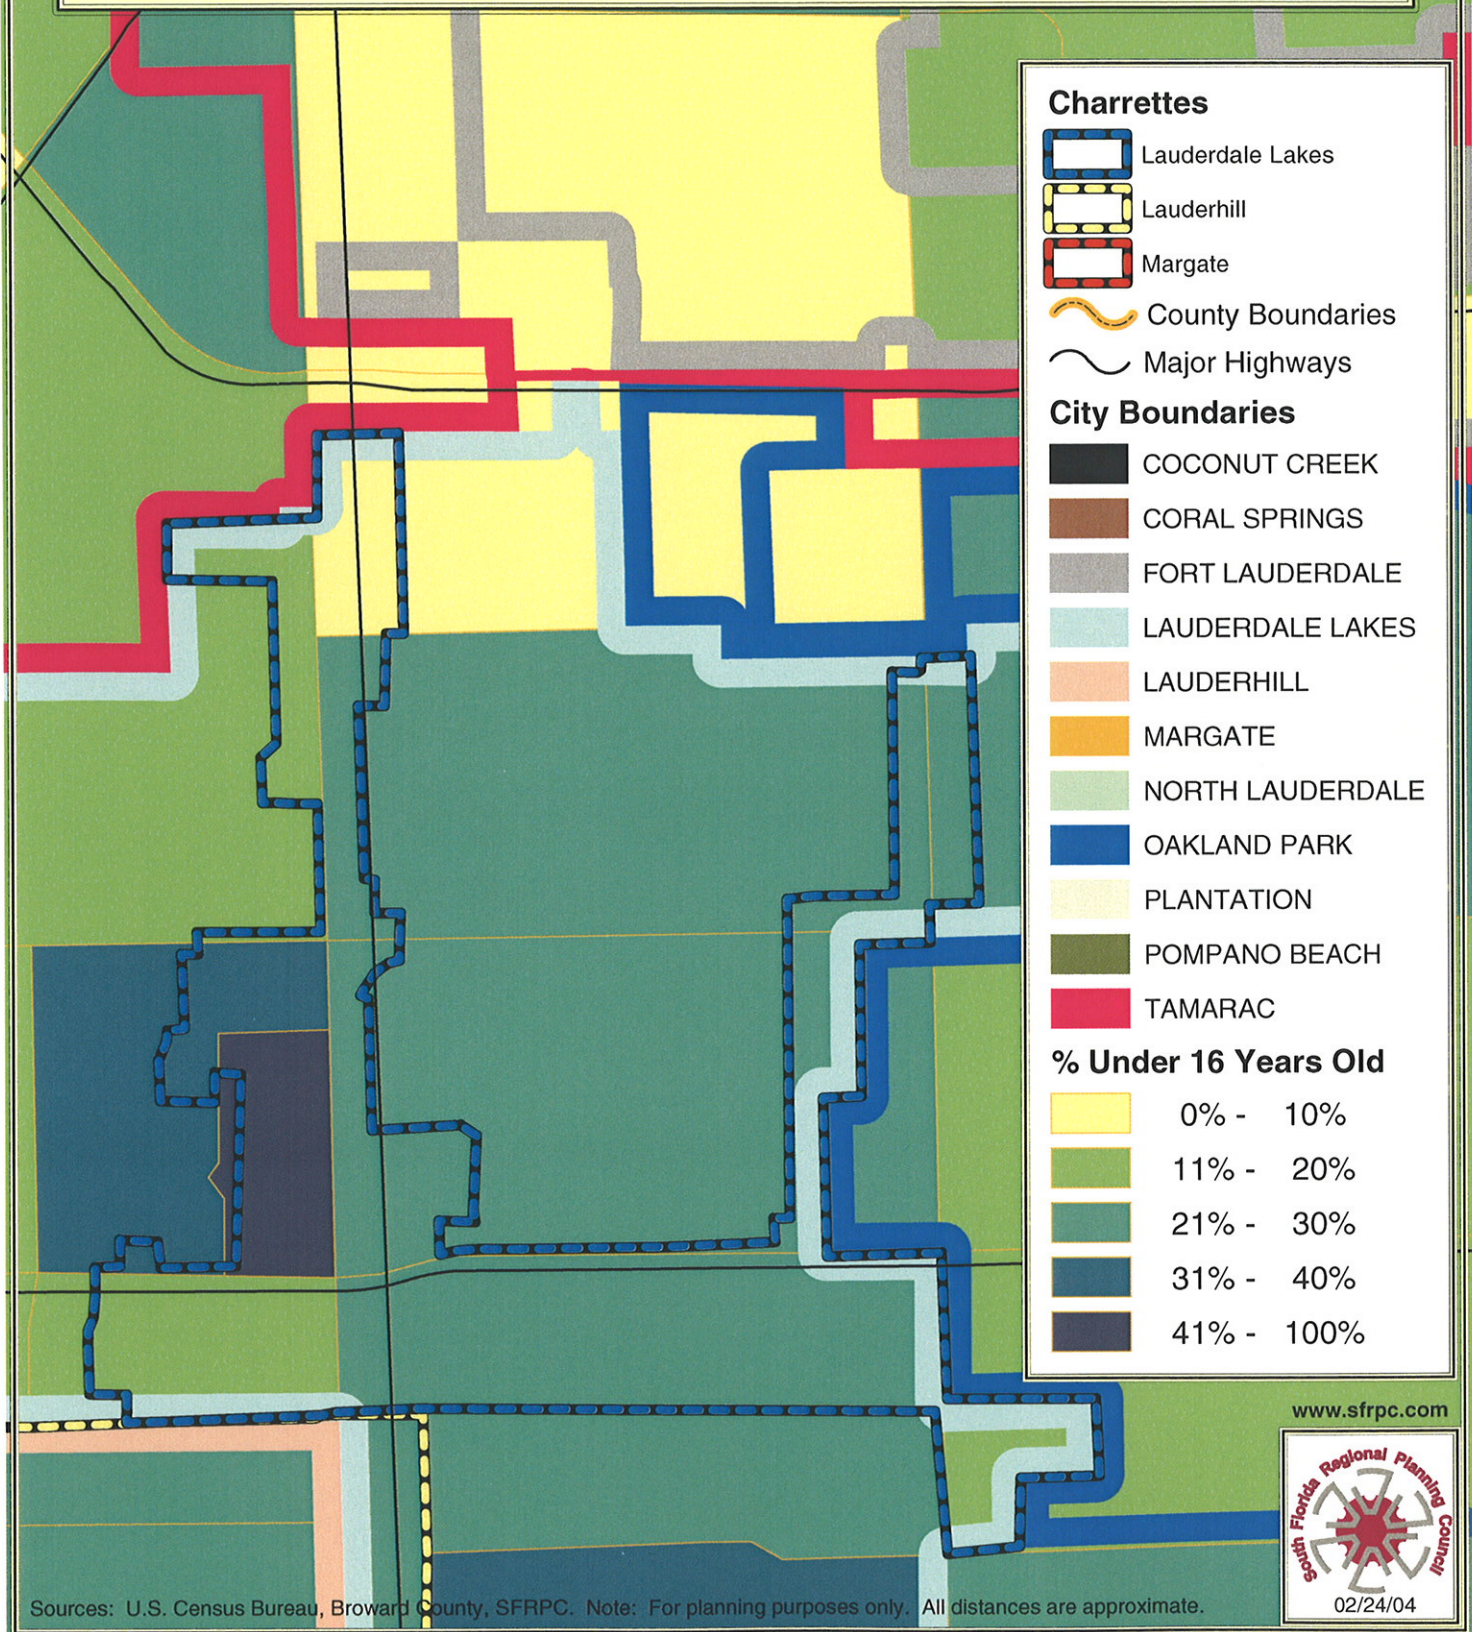

State Road 7 / US 441 Collaborative

Demographic Profile of the Lauderdale Lakes Charrette Area

% of the 2000 Population that is Under 16 Years Old

Sources: U.S. Census Bureau, Broward County, SFRPC. Note: For planning purposes only. All distances are approximate.