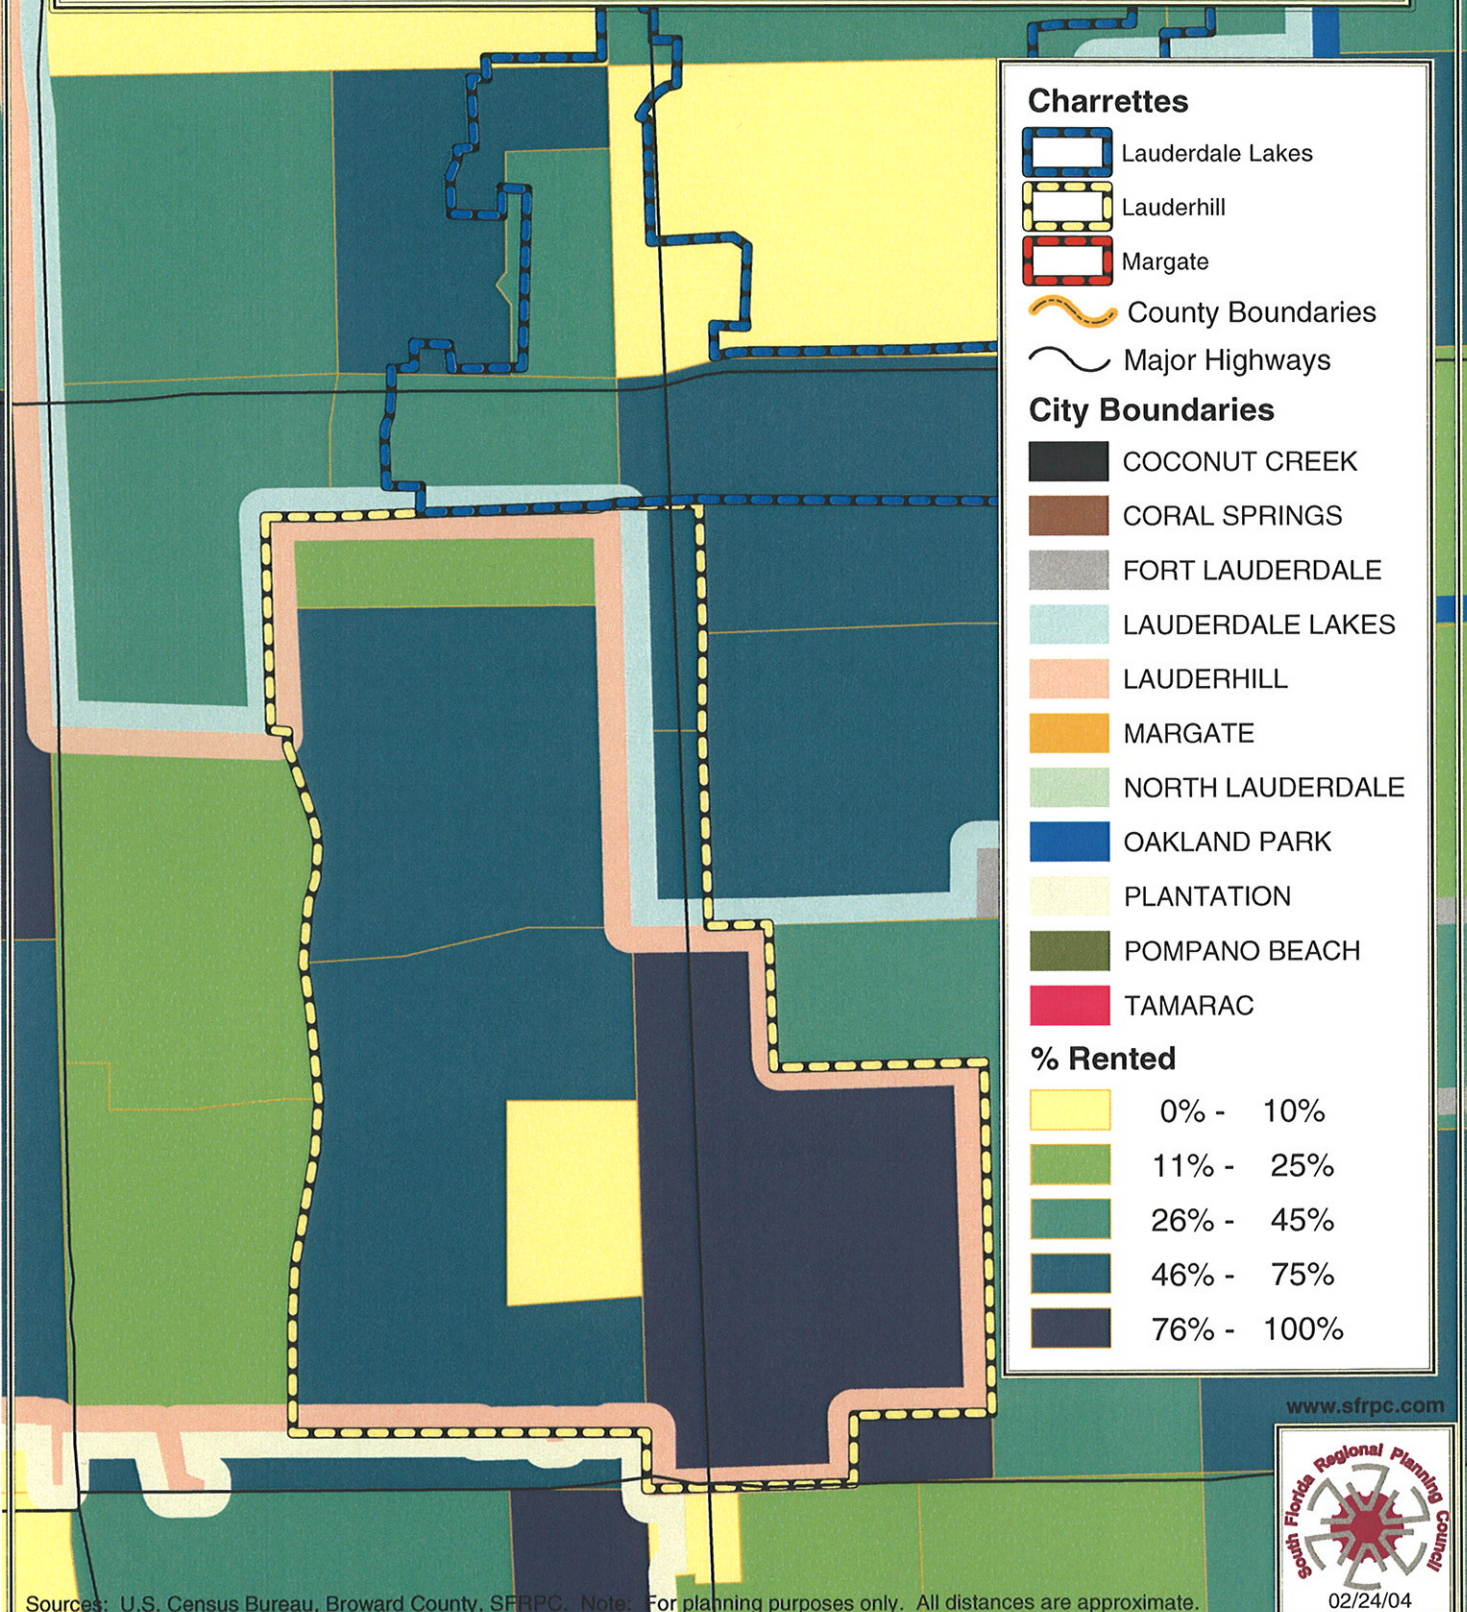

State Road 7 / US 441 Collaborative

Demographic Profile of the Lauderdale Charrette Area

% of 2000 Occupied Housing Units that are Rented

Charrettes

Lauderdale Lakes

Lauderdale

Margate

County Boundaries

Major Highways

City Boundaries

COCONUT CREEK

CORAL SPRINGS

FORT LAUDERDALE

LAUDERDALE LAKES

LAUDERHILL

MARGATE

NORTH LAUDERDALE

OAKLAND PARK

PLANTATION

POMPANO BEACH

TAMARAC

% Rented

0% - 10%

11% - 25%

26% - 45%

46% - 75%

76% - 100%

www.sfrpc.com