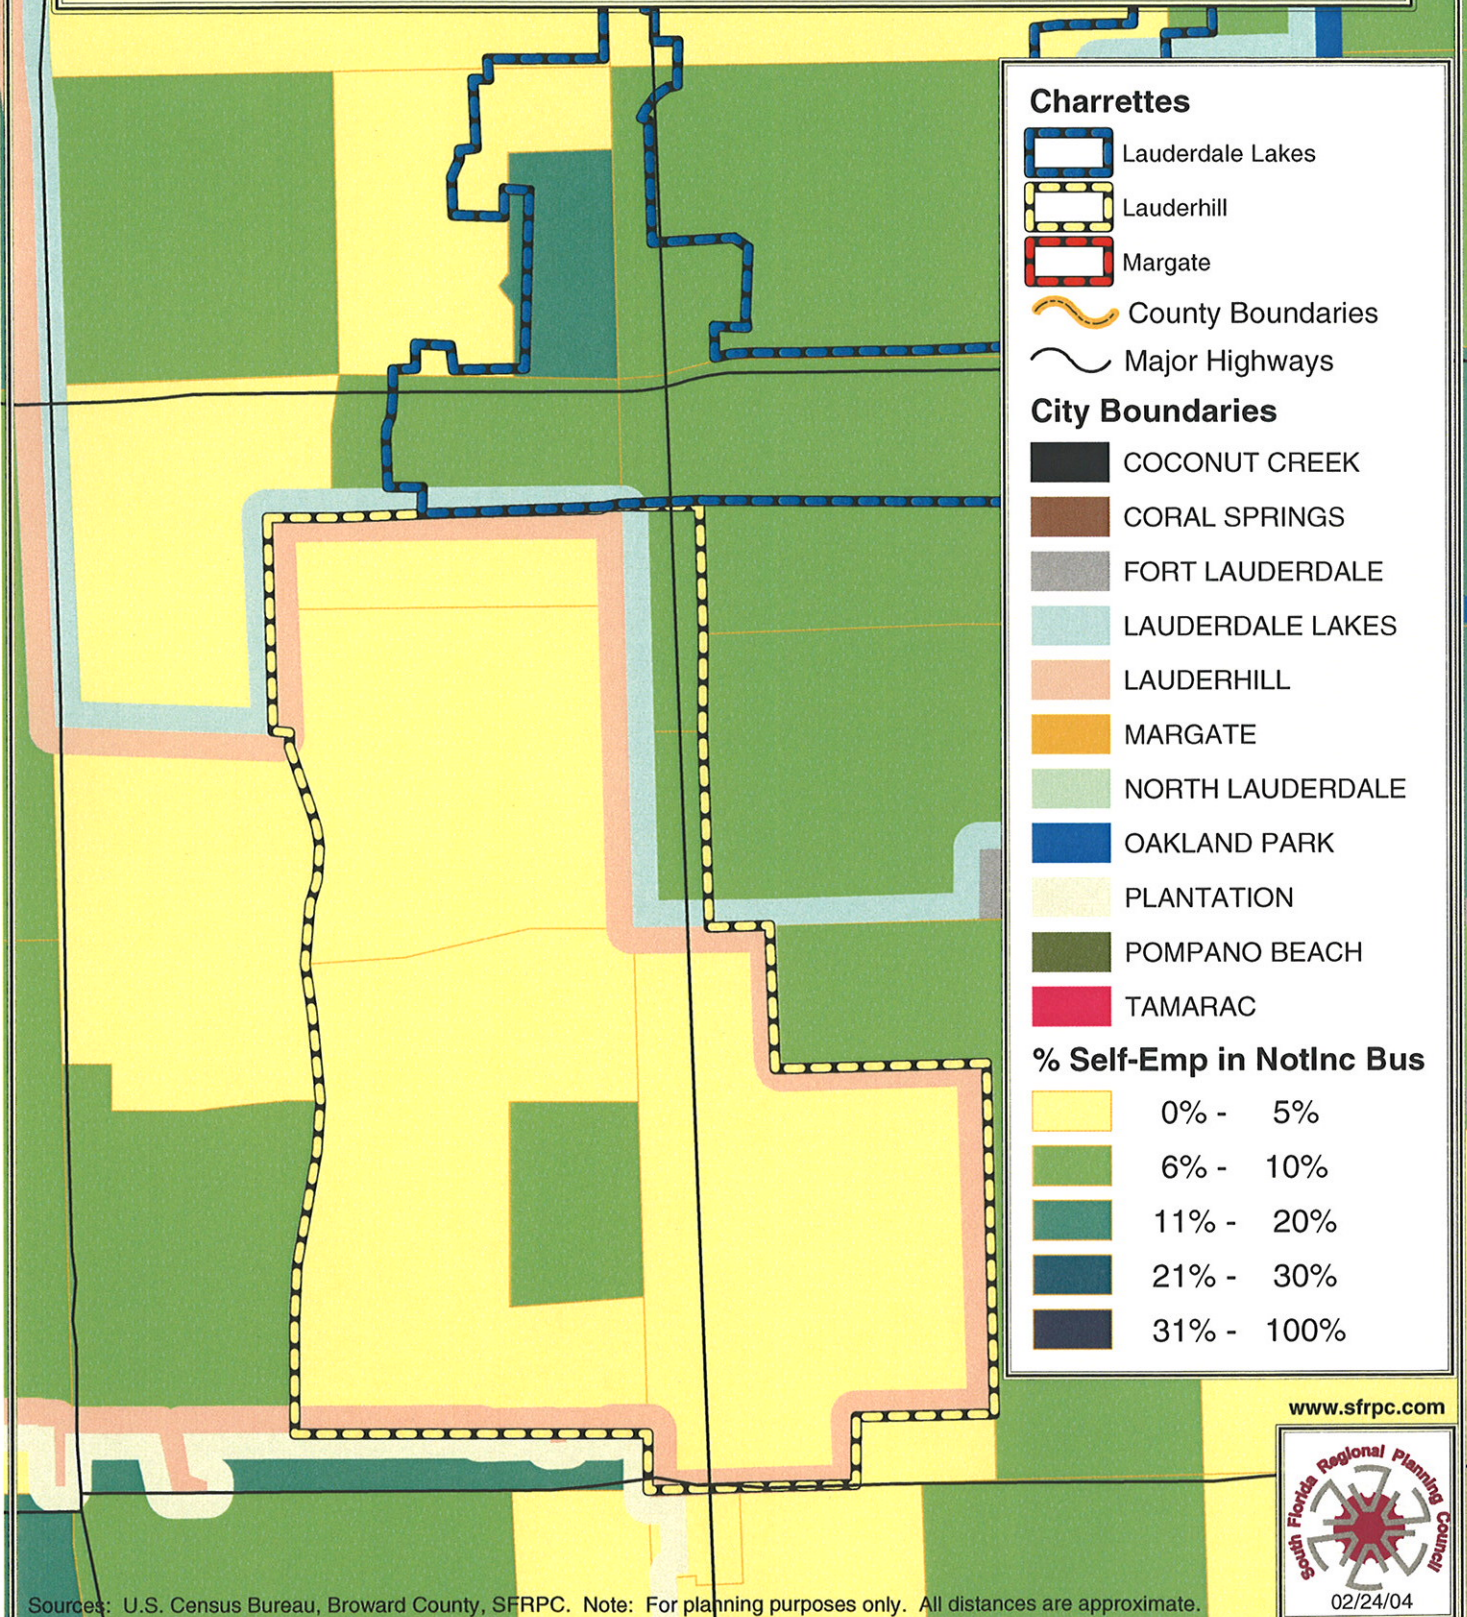

State Road 7 / US 441 Collaborative

Demographic Profile of the Lauderdale Charrette Area

% of 2000 Workers Self-Employed in Own Not-Incorporated Business

Charrettes

Lauderdale Lakes

Lauderdale

Margate

County Boundaries

Major Highways

City Boundaries

COCONUT CREEK

CORAL SPRINGS

FORT LAUDERDALE

LAUDERDALE LAKES

LAUDERHILL

MARGATE

NORTH LAUDERDALE

OAKLAND PARK

PLANTATION

POMPANO BEACH

TAMARAC

% Self-Emp in NotInc Bus

0% - 5%

6% - 10%

11% - 20%

21% - 30%

31% - 100%

www.sfrpc.com

Sources: U.S. Census Bureau, Broward County, SFRPC. Note: For planning purposes only. All distances are approximate.