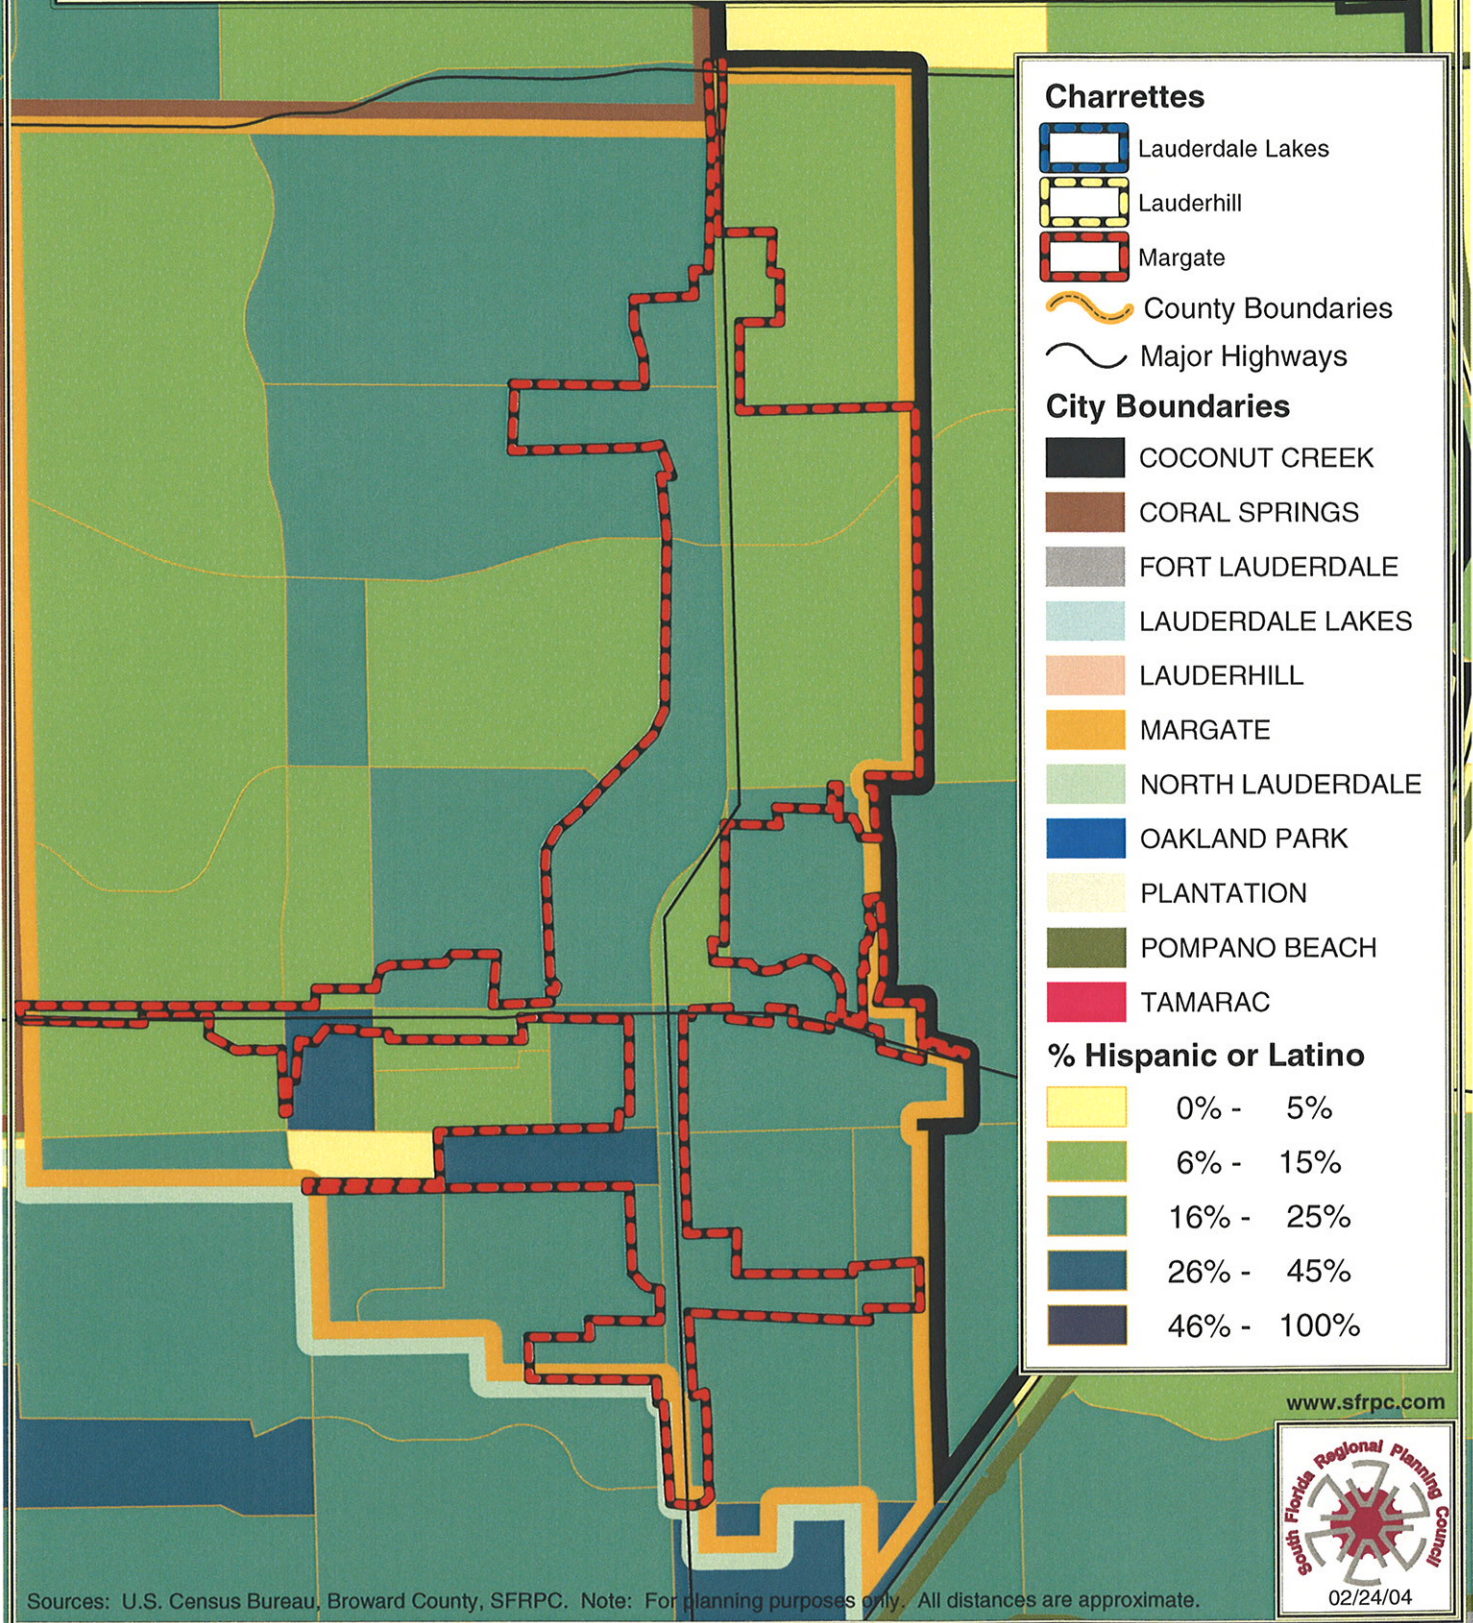

State Road 7 / US 441 Collaborative

Demographic Profile of the Margate Charrette Area

% of the 2000 Population that is of Hispanic or Latino Origin

Sources: U.S. Census Bureau, Broward County, SFRPC. Note: For planning purposes only. All distances are approximate.