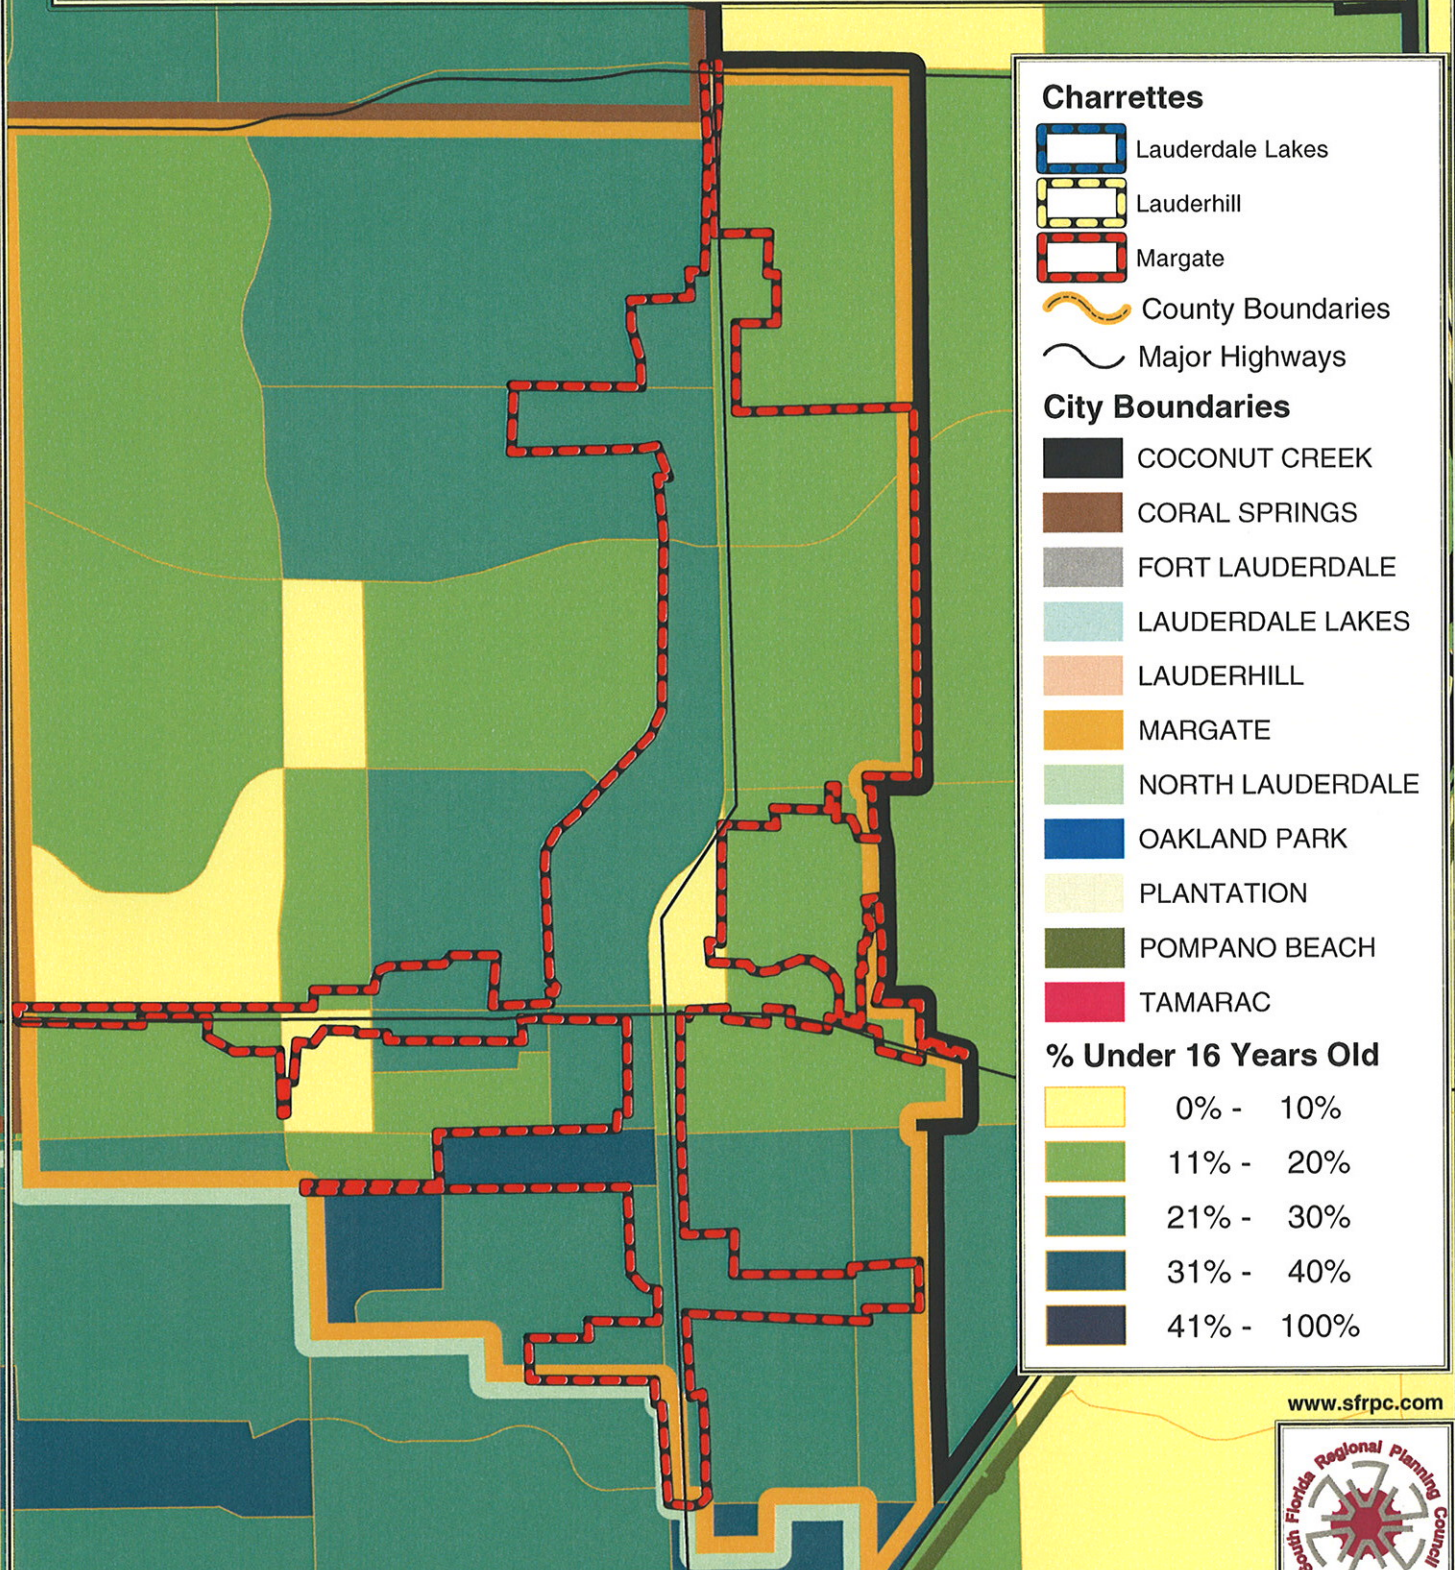

State Road 7 / US 441 Collaborative

Demographic Profile of the Margate Charrette Area

% of the 2000 Population that is Under 16 Years Old

www.sfrpc.com

Sources: U.S. Census Bureau, Broward County, SFRPC. Note: For planning purposes only. All distances are approximate.